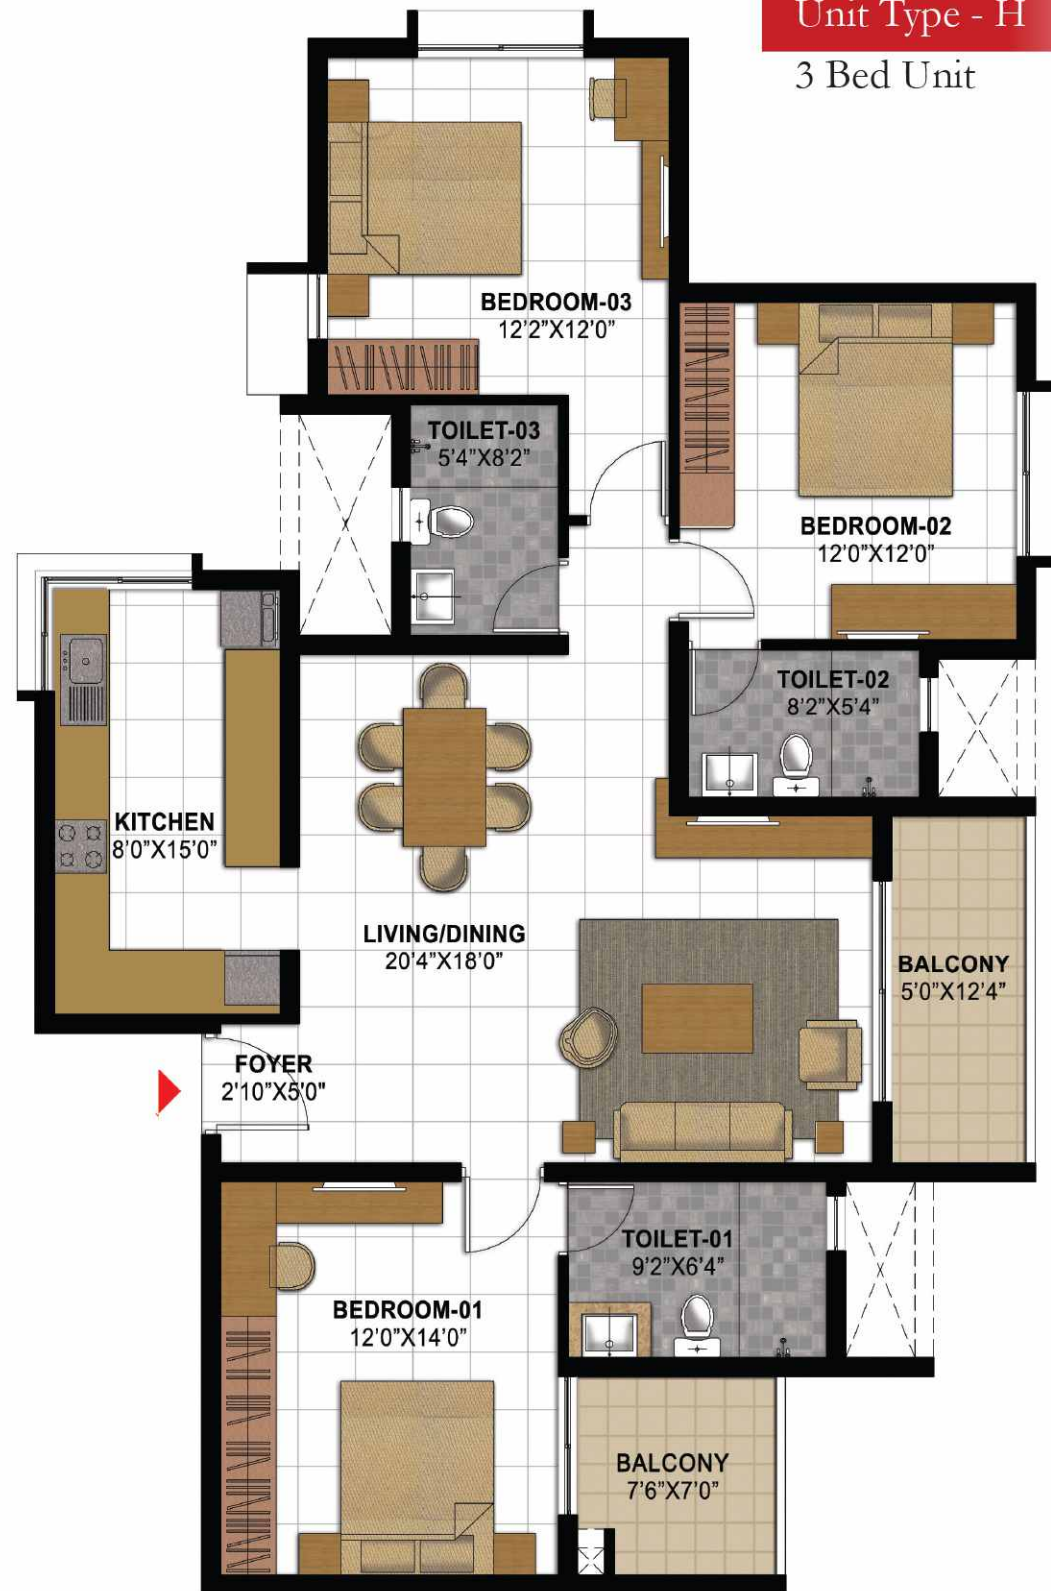

Pool Side View

Artist's impression

Unit Type - G1

2 Bed Unit

UNIT TYPE	- G1 (2 Bed Unit)
SUPER BUILT UP AREA	- 134 SMT / 1446 SFT
CARPET AREA	- 86 SMT / 930 SFT
TOWER	- 05
LEVEL	- 03

Unit Type - G2
2 Bed Unit

UNIT TYPE	- G2 (2 Bed Unit)
SUPER BUILT UP AREA	- 128 SMT / 1377 SFT
CARPET AREA	- 86 SMT / 930 SFT
TOWER	- 05
LEVEL	- 04

Unit Type - H
3 Bed Unit

UNIT TYPE	- H (3 Bed Unit)
SUPER BUILT UP AREA	- 163 SMT / 1752 SFT
CARPET AREA	- 106 SMT / 1142 SFT
TOWER	- 05
LEVELS	- 04 to 27