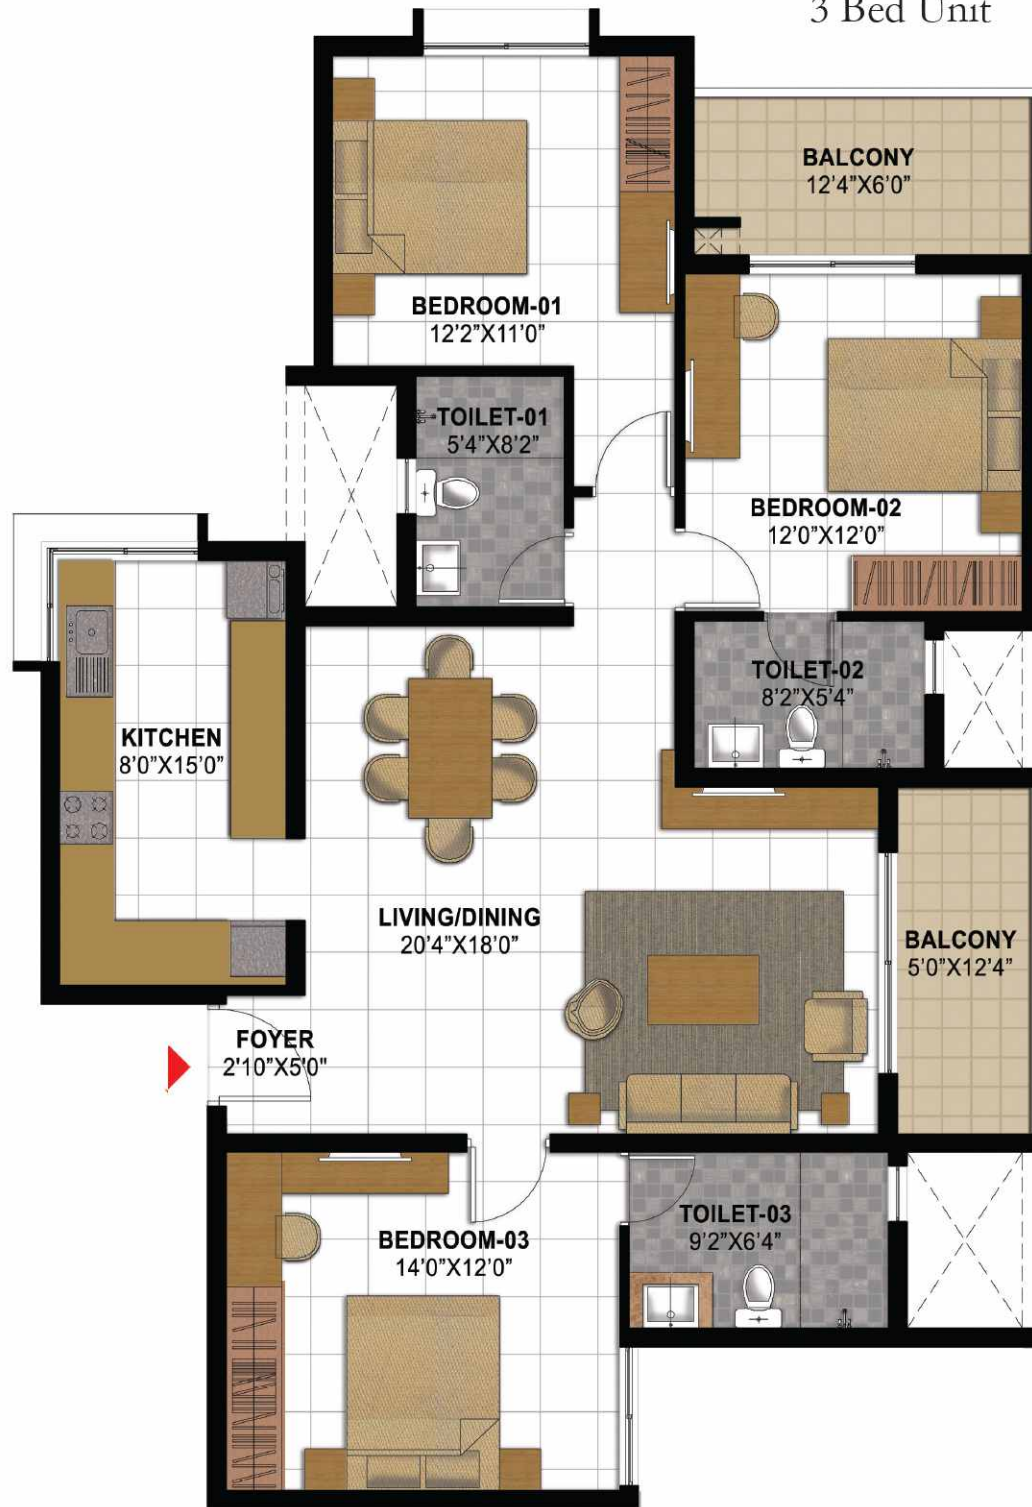

Unit Type - K
3 Bed Unit

UNIT TYPE	- K (3 Bed Unit)
SUPER BUILT UP AREA	- 164 SMT / 1763 SFT
CARPET AREA	- 105 SMT / 1131 SFT
TOWER	- 01
LEVELS	- 04 to 19