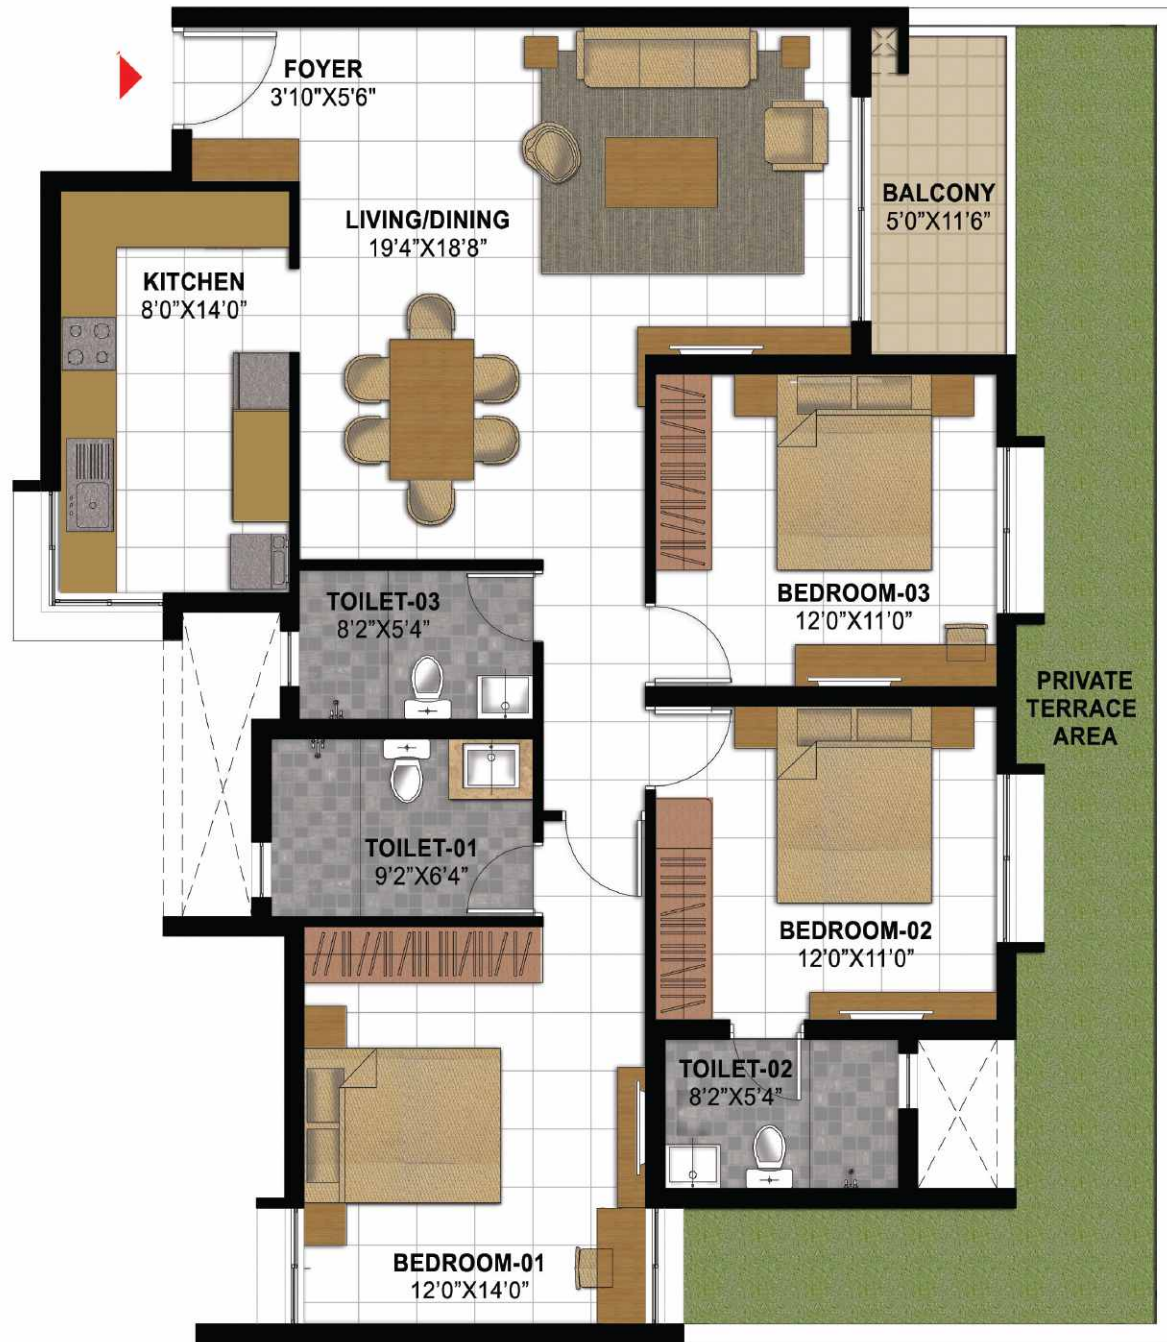

Unit Type -F1
2 Bed Unit

UNIT TYPE	- F1 (2 Bed Unit)
SUPER BUILT UP AREA	- 130 SMT / 1404 SFT
CARPET AREA	- 84 SMT / 903 SFT
TOWER	- 04
LEVEL	- 03

Unit Type - F2
2 Bed Unit

UNIT TYPE	- F2 (2 Bed Unit)
SUPER BUILT UP AREA	- 124 SMT / 1335 SFT
CARPET AREA	- 84 SMT / 903 SFT
TOWER	- 04
LEVEL	- 04

Unit Type -F3
3 Bed Unit

UNIT TYPE	- F3 (3 Bed Unit)
SUPER BUILT UP AREA	- 161 SMT / 1729 SFT
CARPET AREA	- 103 SMT / 1114 SFT
TOWER	- 01
LEVEL	- 03

Unit Type - G
3 Bed Unit

UNIT TYPE	- G (3 Bed Unit)
SUPER BUILT UP AREA	- 154 SMT / 1662 SFT
CARPET AREA	- 106 SMT / 1139 SFT
TOWER	- 05
LEVEL	- 05 to 27