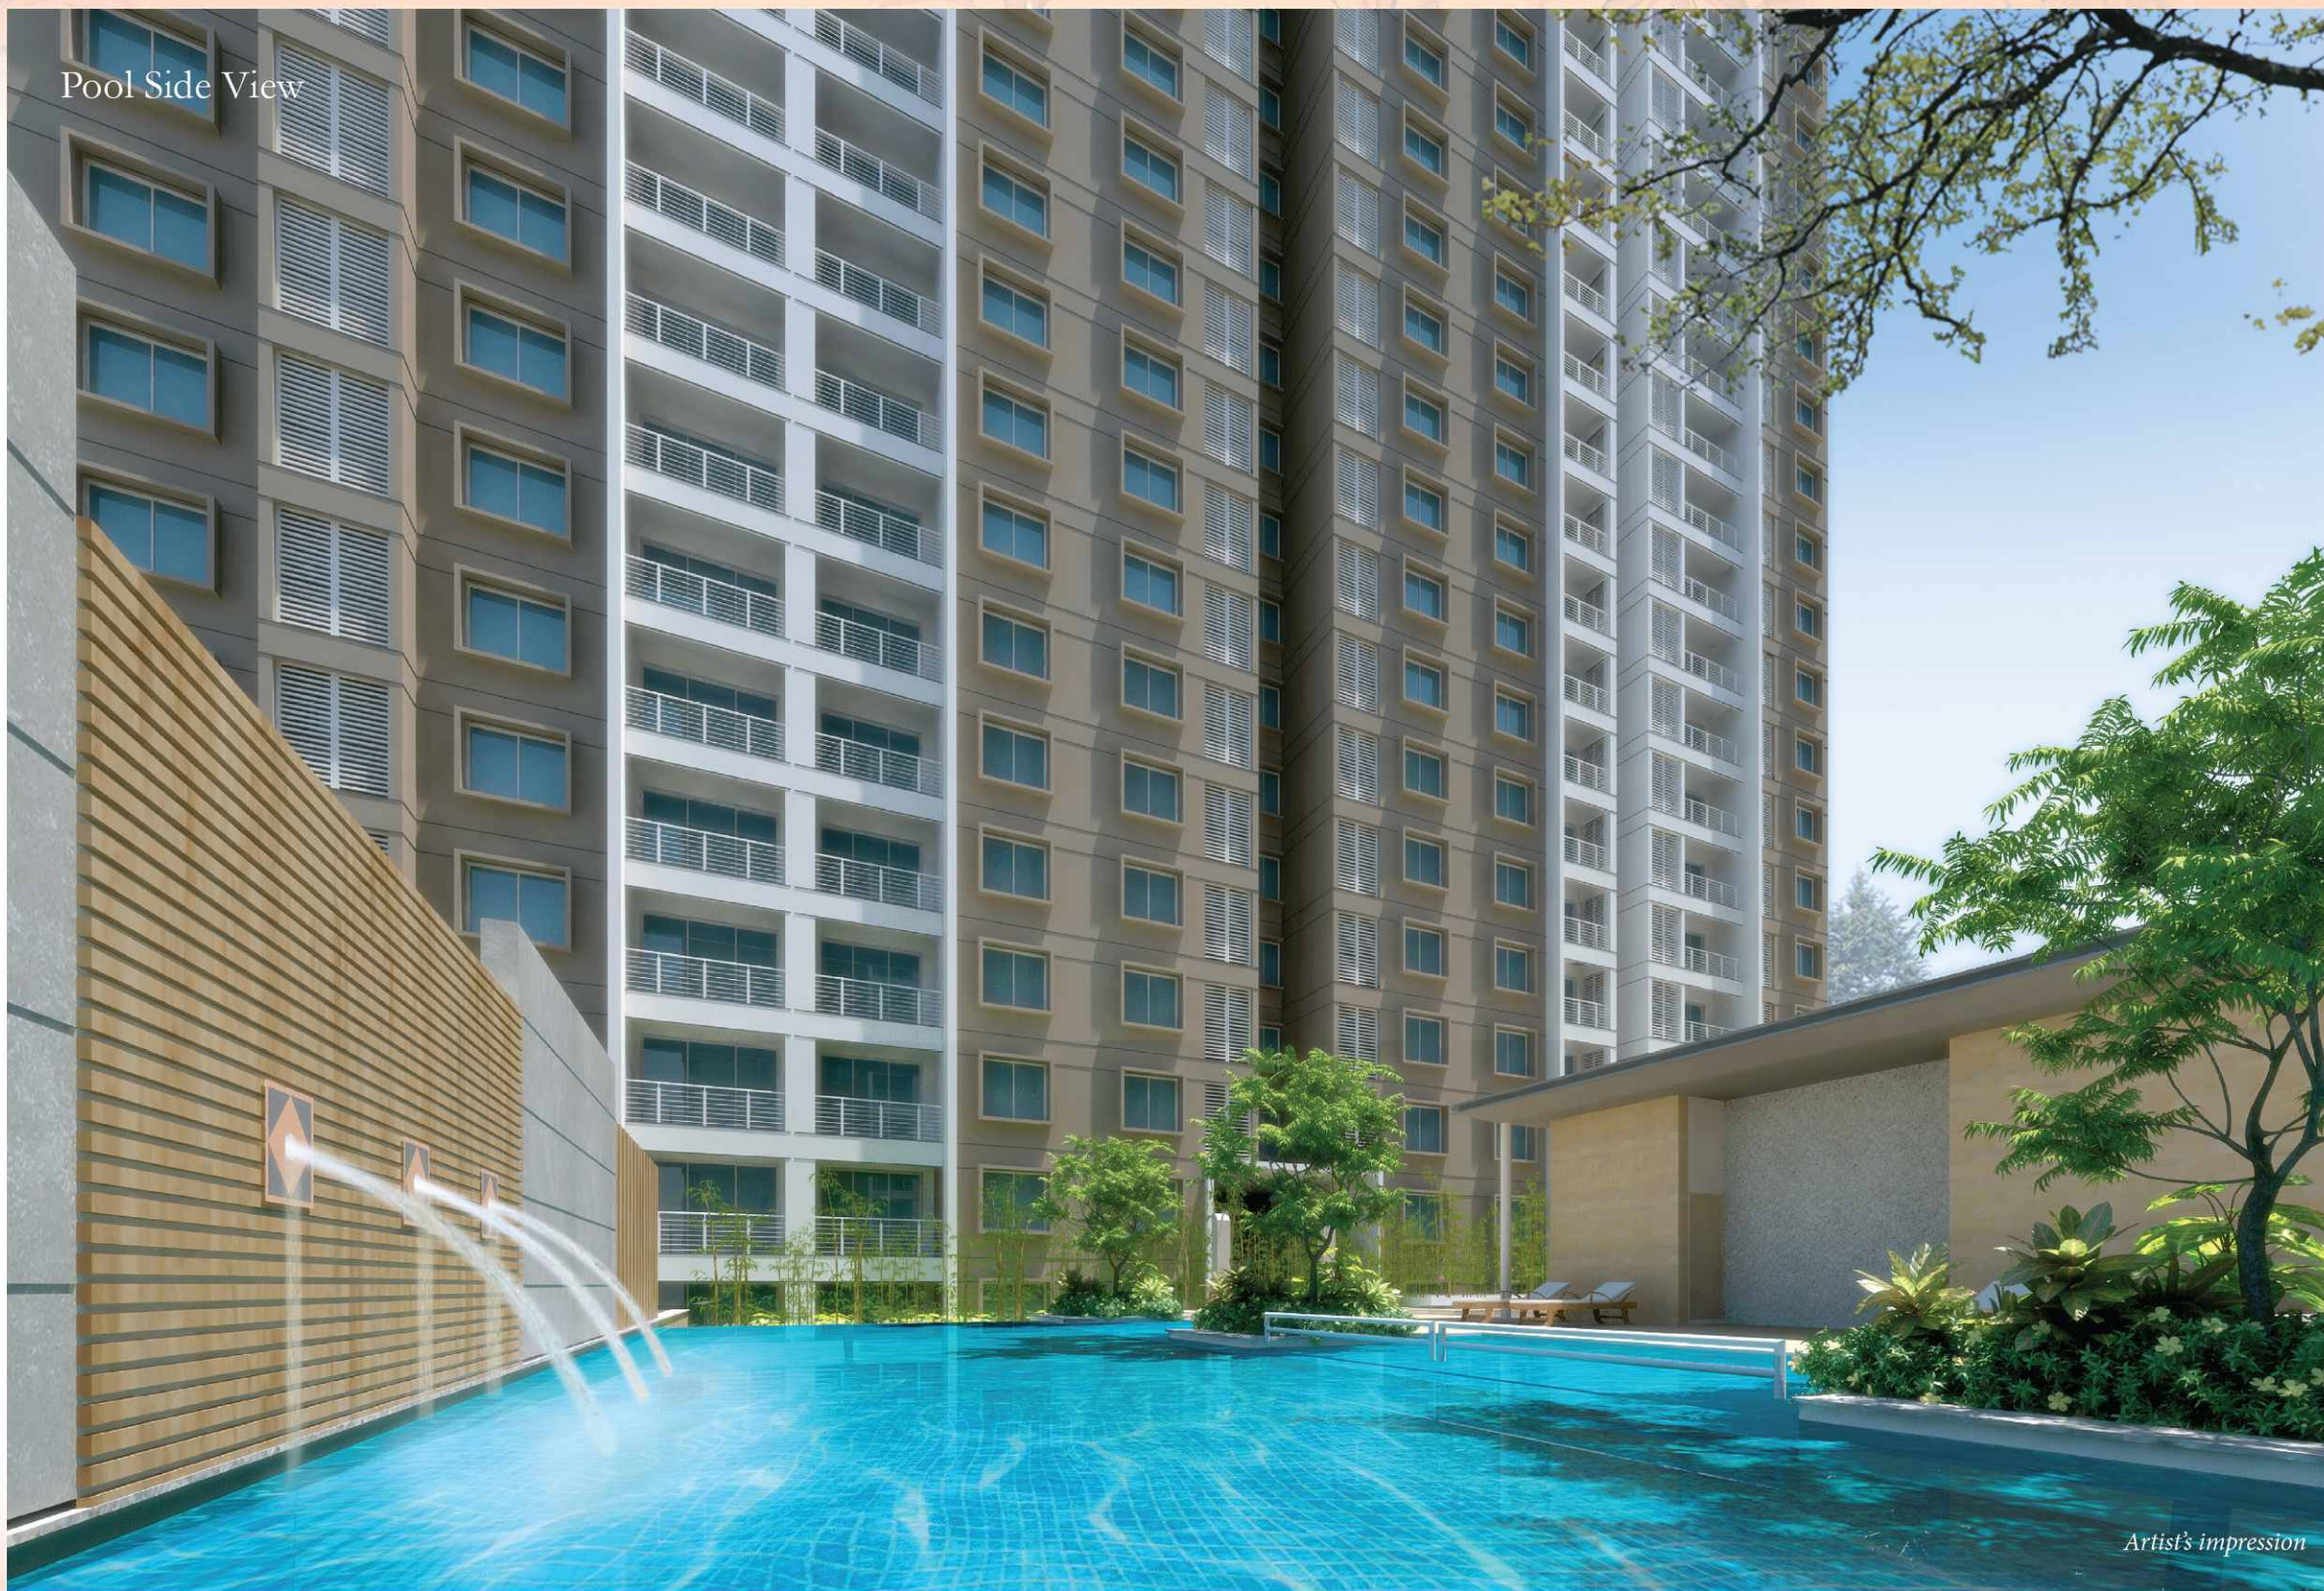

Unit Type - H1

3 Bed Unit

UNIT TYPE	- H1 (3 Bed Unit)
SUPER BUILT UP AREA	- 184 SMT / 1985 SFT
CARPET AREA	- 106 SMT / 1142 SFT
TOWER	- 05
LEVEL	- 03

Pool Side View

Artist's impression

Unit Type - J
3 Bed Unit