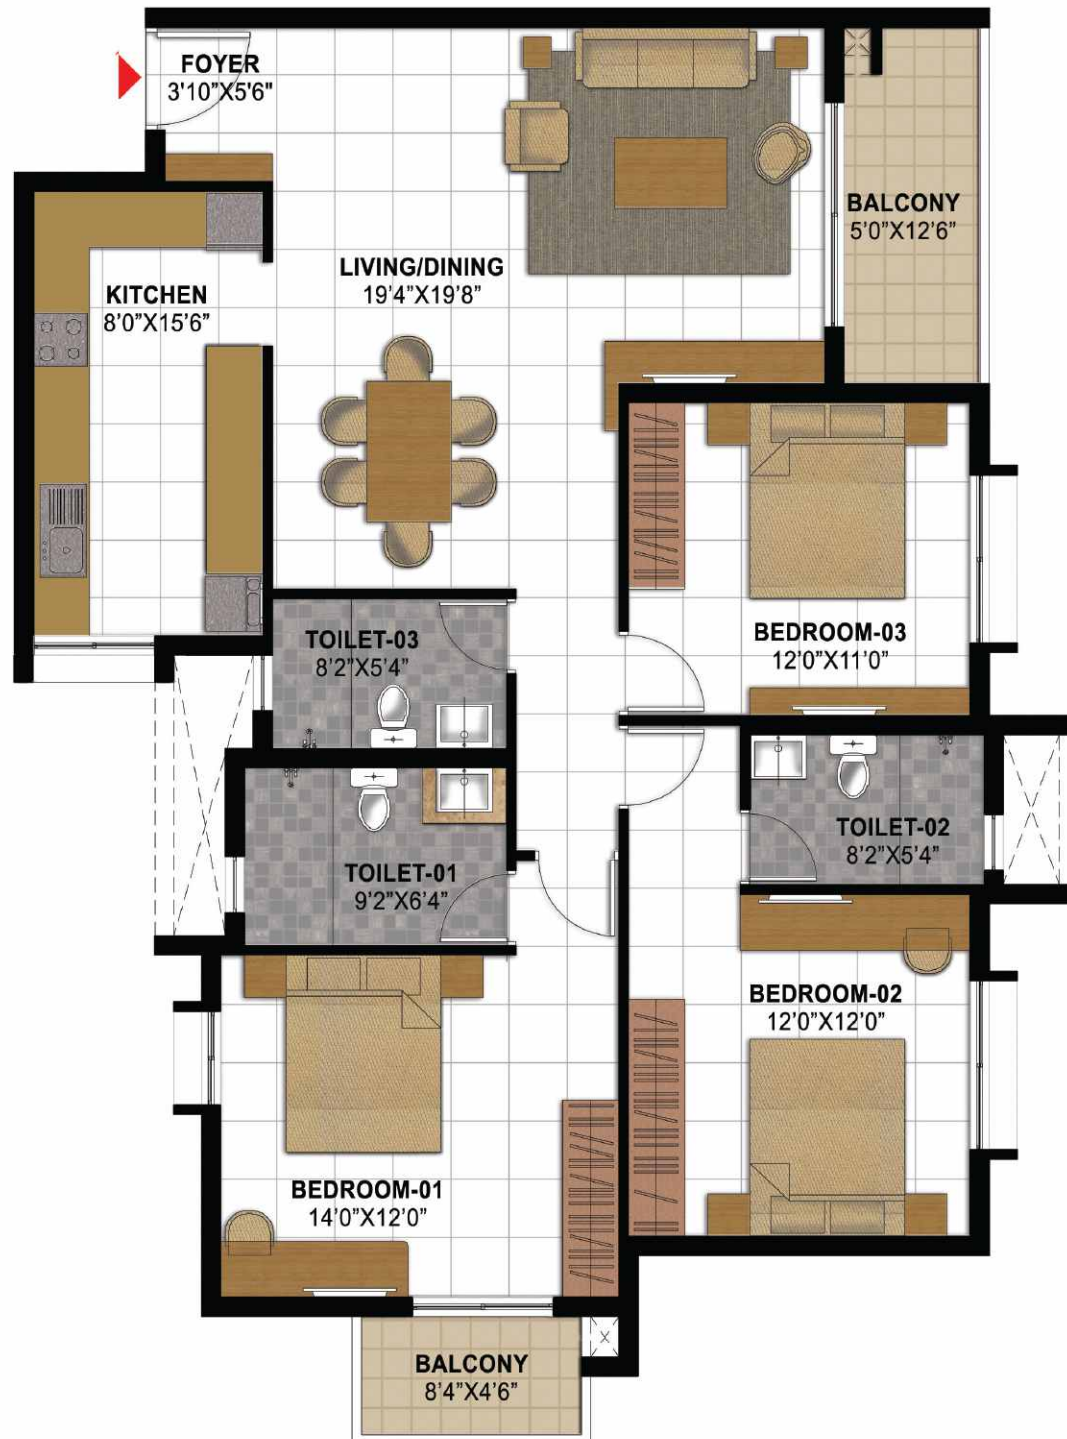

Unit Type - H1

3 Bed Unit

UNIT TYPE	- H1 (3 Bed Unit)
SUPER BUILT UP AREA	- 184 SMT / 1985 SFT
CARPET AREA	- 106 SMT / 1142 SFT
TOWER	- 05
LEVEL	- 03

Pool Side View

Artist's impression

Unit Type - J
3 Bed Unit