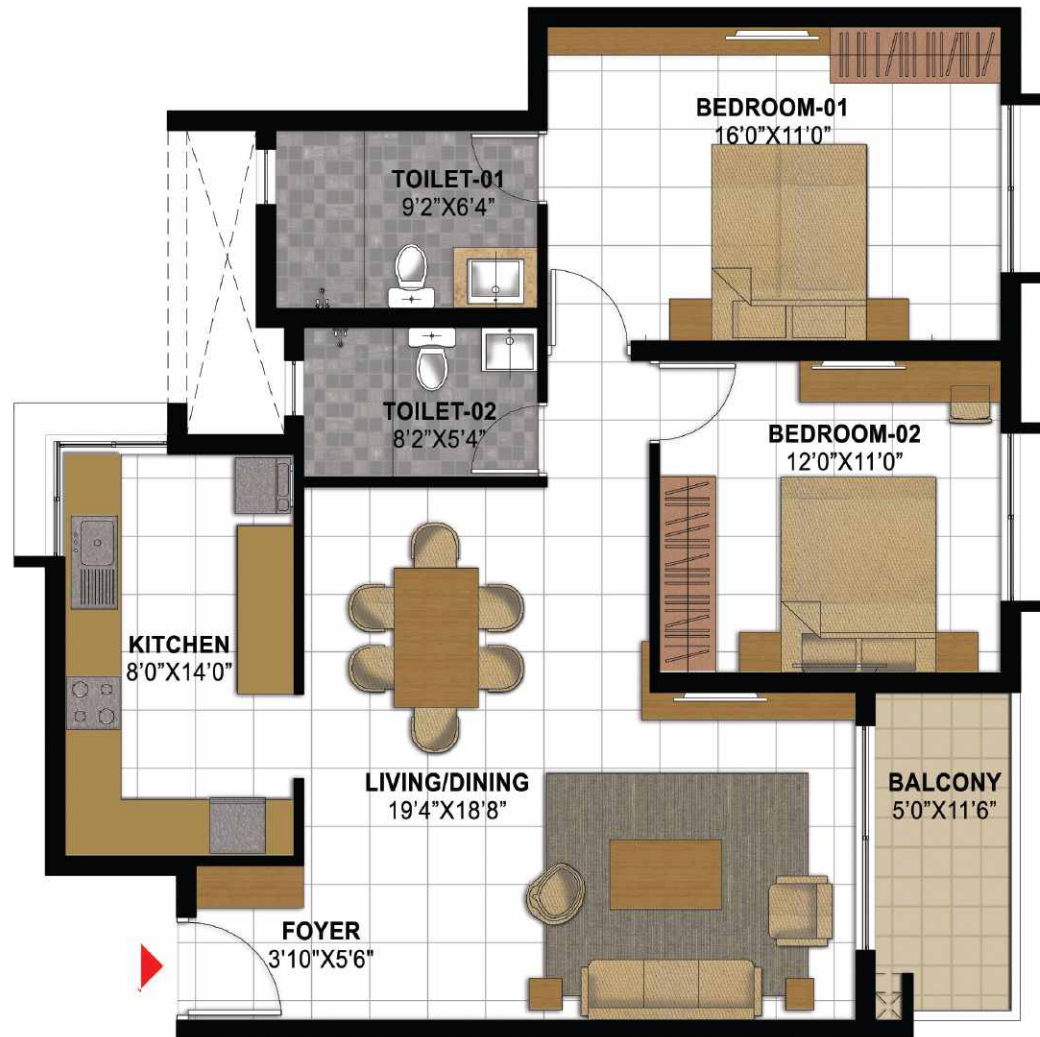

Unit Type - F
3 Bed Unit

UNIT TYPE	- F (3 Bed Unit)
SUPER BUILT UP AREA	- 151 SMT / 1623 SFT
CARPET AREA	- 103 SMT / 1114 SFT
TOWER	- 01
LEVELS	- 04 to 19
TOWER	- 03
LEVELS	- 03 to 19
TOWER	- 04
LEVELS	- 05 to 27

Unit Type -F1
2 Bed Unit

UNIT TYPE	- F1 (2 Bed Unit)
SUPER BUILT UP AREA	- 130 SMT / 1404 SFT
CARPET AREA	- 84 SMT / 903 SFT
TOWER	- 04
LEVEL	- 03

Unit Type - F2
2 Bed Unit

UNIT TYPE	- F2 (2 Bed Unit)
SUPER BUILT UP AREA	- 124 SMT / 1335 SFT
CARPET AREA	- 84 SMT / 903 SFT
TOWER	- 04
LEVEL	- 04