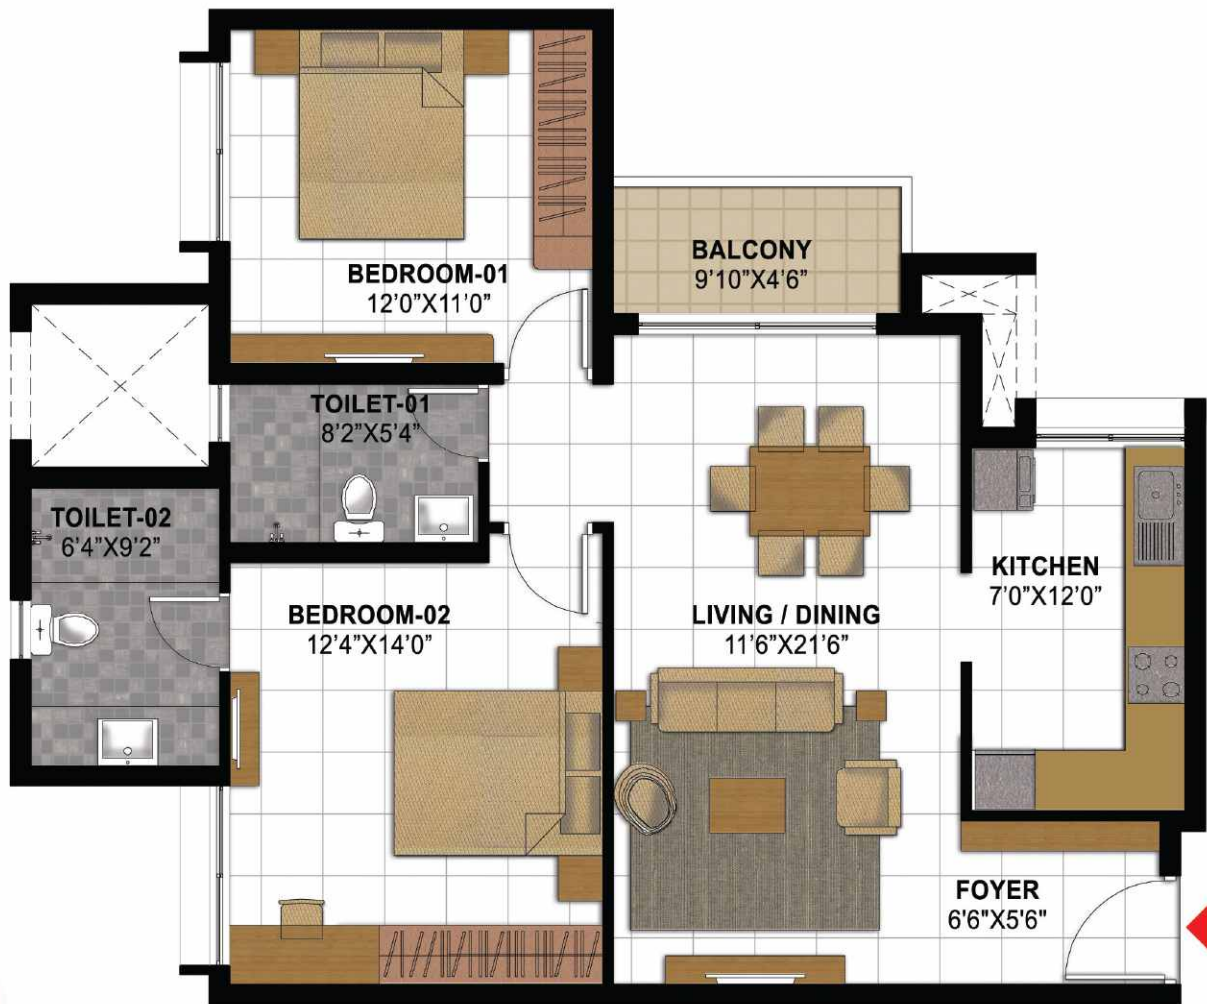

UNIT TYPE	- B (2 Bed Unit)
SUPER BUILT UP AREA	- 112 SMT / 1208 SFT
CARPET AREA	- 75 SMT / 804 SFT
TOWER	- 01, 02, 03
LEVELS	- 04 to 19
TOWER	- 05
LEVELS	- 03 to 27

Living Room View

Artist's impression

Unit Type - B1
2 Bed Unit

UNIT TYPE	- B1 (2 Bed Unit)
SUPER BUILT UP AREA	- 124 SMT / 1333 SFT
CARPET AREA	- 75SMT / 804 SFT
TOTAL AREA	- 1334 SFT
TOWER	- 01, 02, 03
LEVEL	- 03

Unit Type - C
2 Bed Unit

UNIT TYPE	- C (2 Bed Unit)
SUPER BUILT UP AREA	- 114 SMT / 1224 SFT
CARPET AREA	- 77 SMT / 824 SFT
TOWER	- 01
LEVELS	- 03 to 19