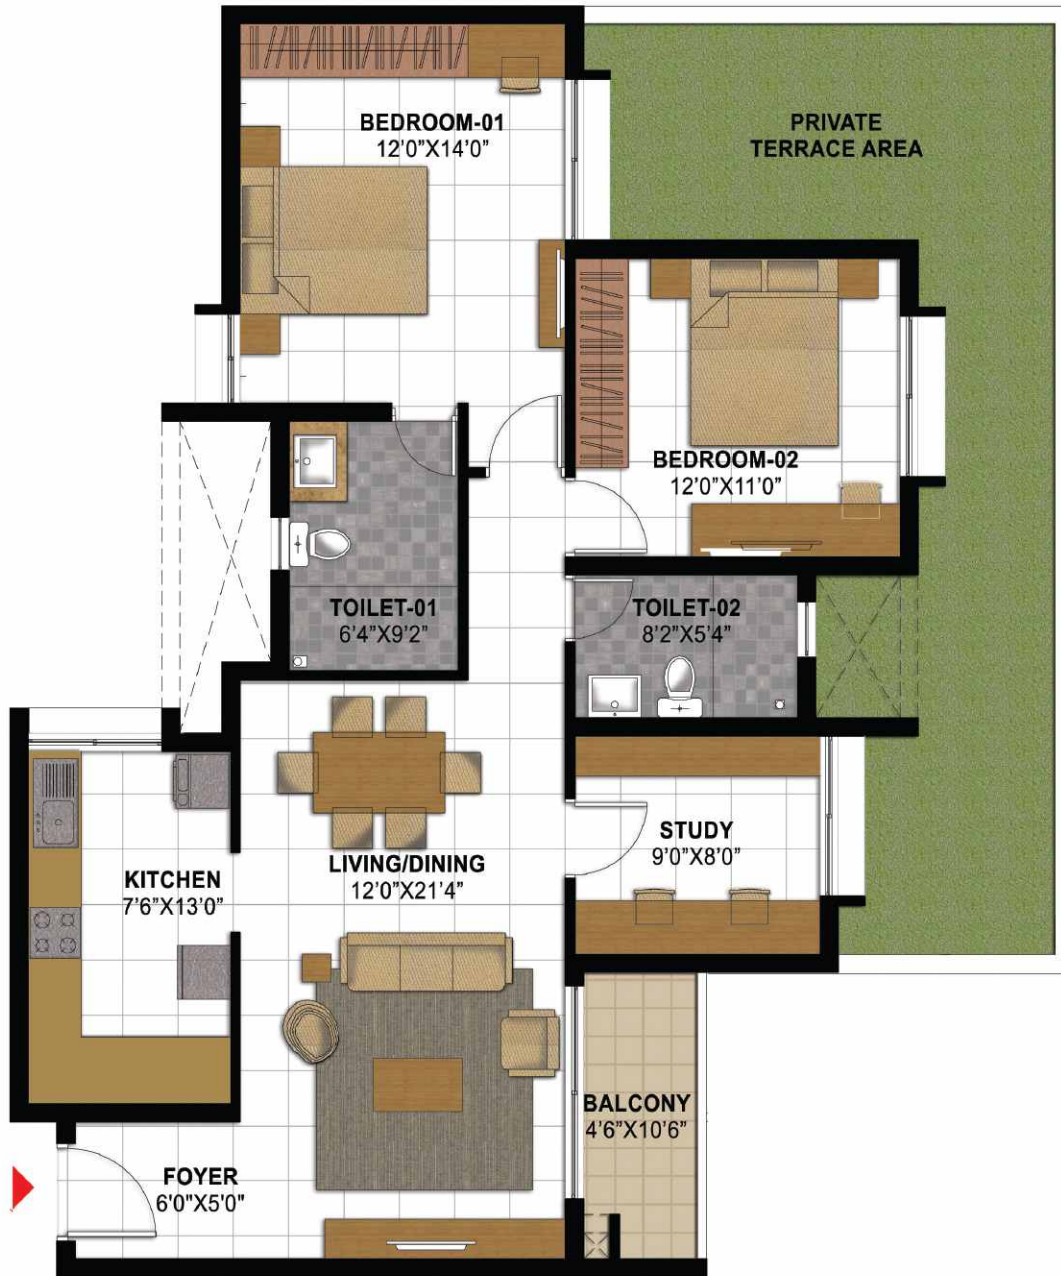

Unit Type -E2
2 Bed Study Unit

UNIT TYPE	- E2 (2 Bed Study Unit)
SUPER BUILT UP AREA	- 138 SMT / 1487 SFT
CARPET AREA	- 86 SMT / 928 SFT
TOWER	- 02
LEVEL	- 03