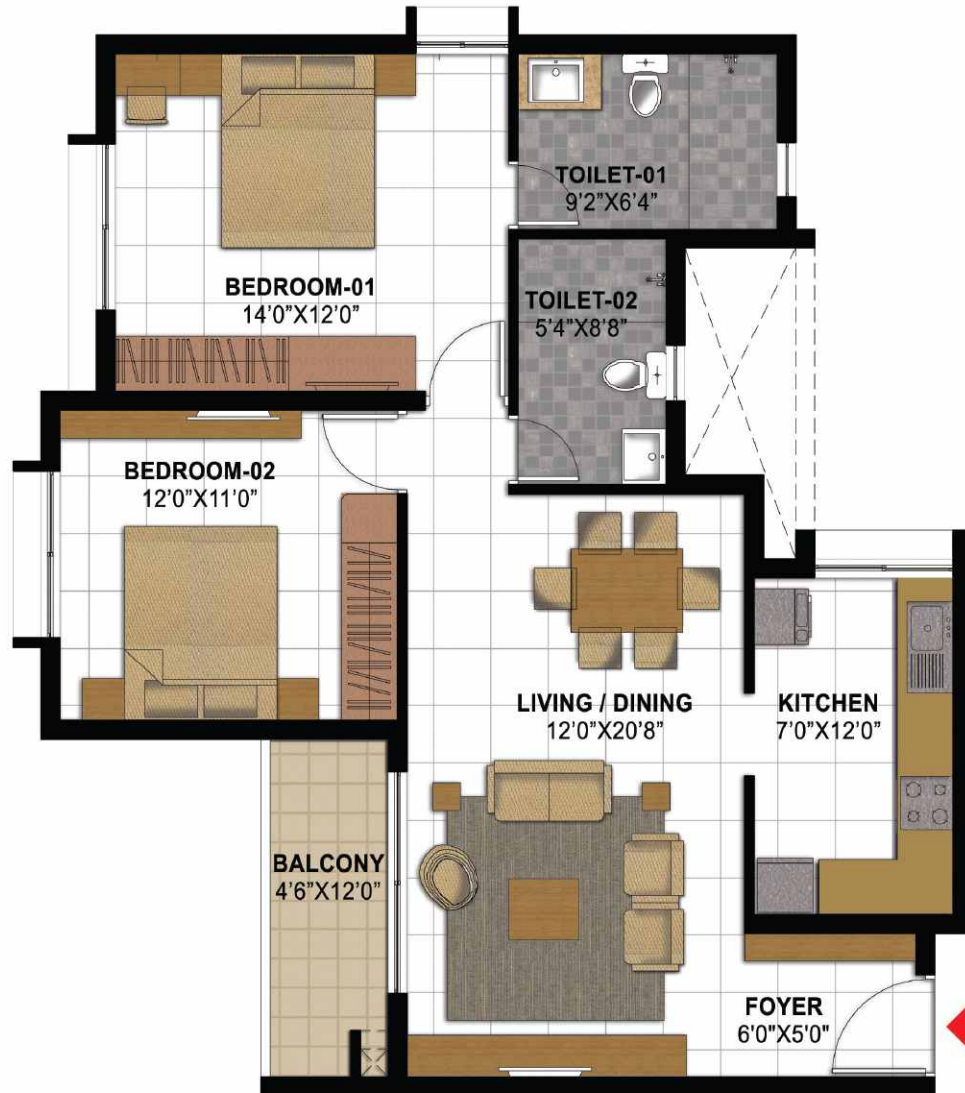

Typical Tower - 05

TYPE	SUPER BUILT UP AREA	
Type - A (2 Bed unit)	109 smt	1169 sft
Type - B (2 Bed unit)	112 smt	1208 sft
Type - C (2 Bed unit)	114 smt	1224 sft
Type - D (2 Bed Study unit)	127 smt	1370 sft
Type - E (2 Bed Study unit)	128 smt	1377 sft
Type - F (3 Bed unit)	151 smt	1623 sft
Type - G (3 Bed unit)	154 smt	1662 sft
Type - H (3 Bed unit)	163 smt	1752 sft
Type - J (3 Bed unit)	163 smt	1756 sft
Type - K (3 Bed unit)	164 smt	1763 sft
Type - F2 (2 Bed unit)	124 smt	1335 sft
Type - G2 (2 Bed unit)	128 smt	1377 sft

Living Room View

Artist's impression

Unit Type - A
2 Bed Unit

UNIT TYPE	- A (2 Bed Unit)
SUPER BUILT UP AREA	- 109 SMT / 1169 SFT
CARPET AREA	- 72 SMT / 777 SFT
TOWER	- 04
LEVELS	- 03 To 27

Unit Type - B
2 Bed Unit

UNIT TYPE	- B (2 Bed Unit)
SUPER BUILT UP AREA	- 112 SMT / 1208 SFT
CARPET AREA	- 75 SMT / 804 SFT
TOWER	- 01, 02, 03
LEVELS	- 04 to 19
TOWER	- 05
LEVELS	- 03 to 27

Living Room View

Artist's impression

Unit Type - B1
2 Bed Unit