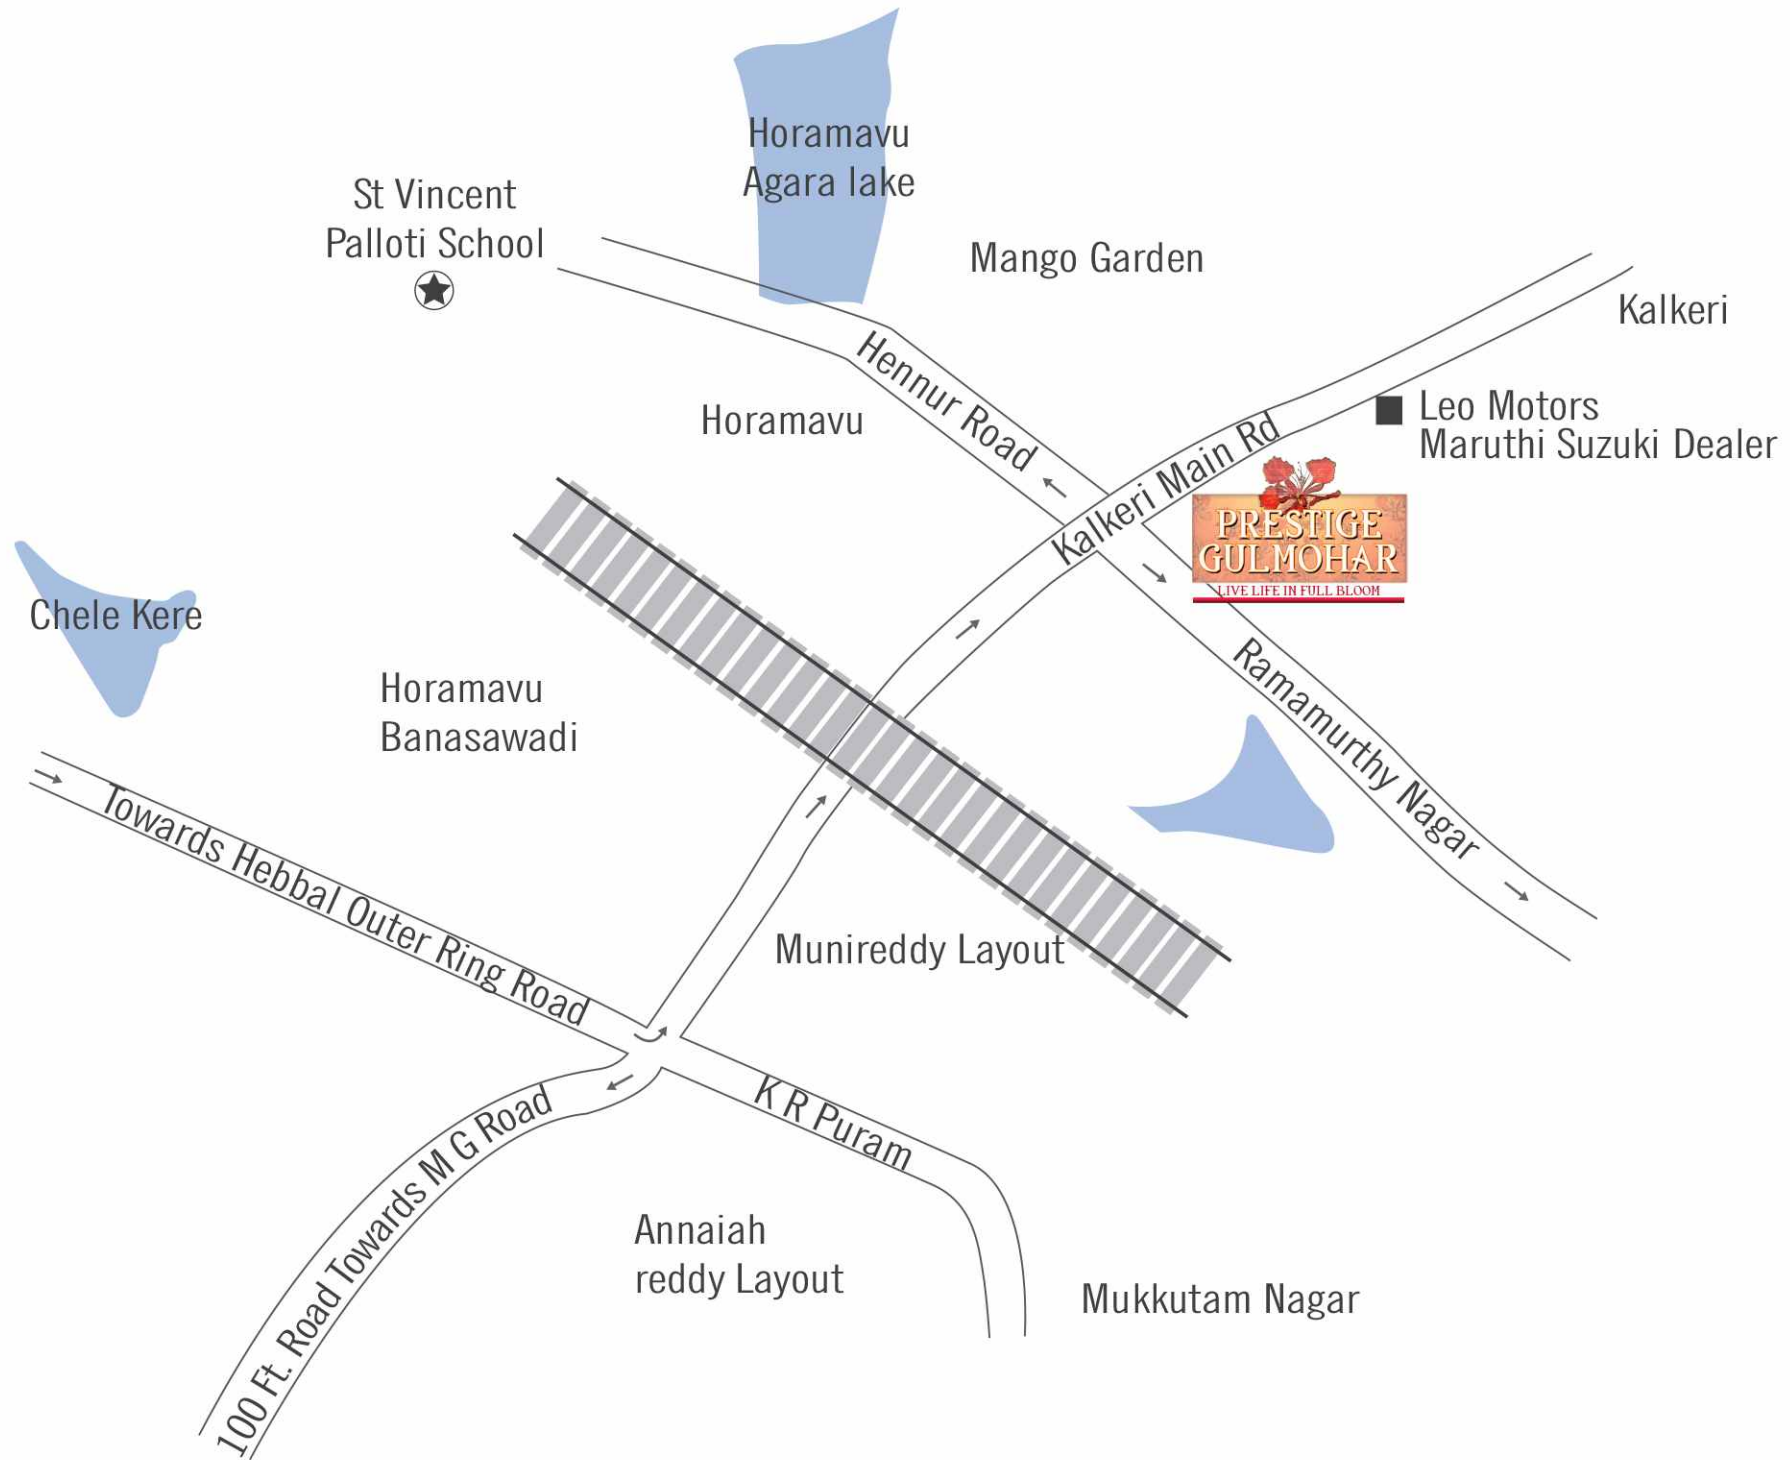

Location Map