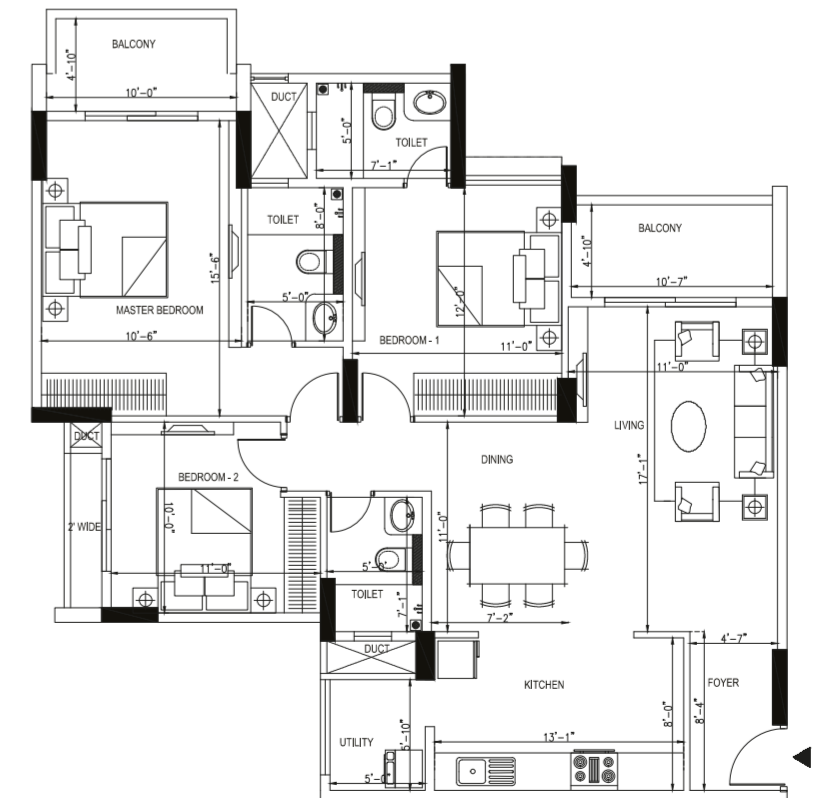

E-106, 406, 706, 1006, 1306, 1606	Carpet Area	92.93 Sqmt	1000 Sqft
	Balcony & Utility Area	11.68 Sqmt	126 Sqft
	Type : 3 BHK	Saleable Area : 1639 Sqft	

NOTE : All measurements shown are on unfinished surfaces ; Numbers in Sqft are rounded off