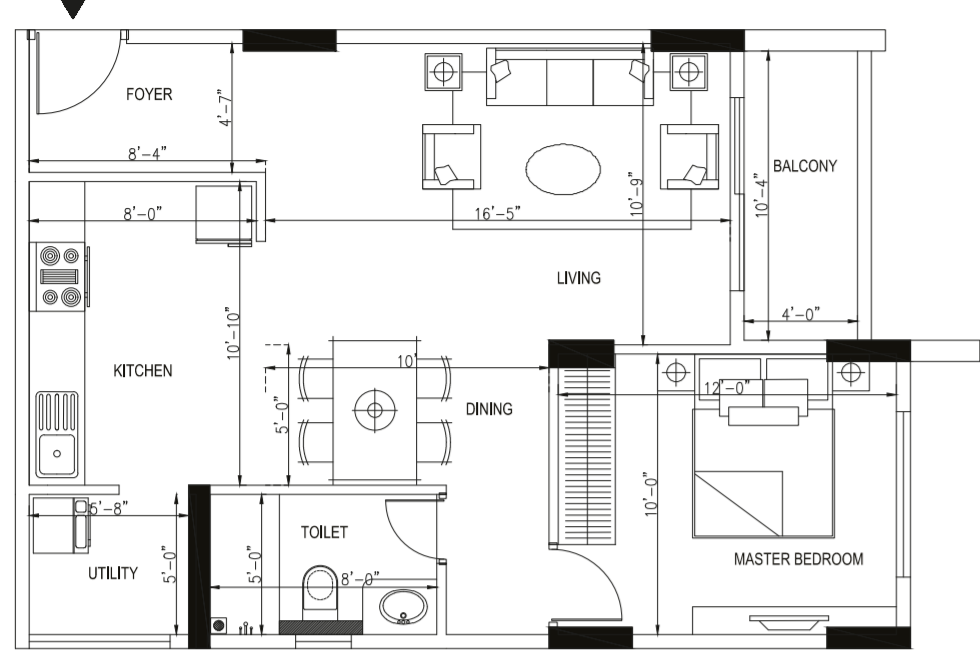

UNIT PLANS

C - 003 & 004	Carpet Area	50.91 Sqmt	548 Sqft
	Balcony & Utility Area	6.47 Sqmt	70 Sqft
	Type : 1 BHK	Saleable Area : 894 Sqft	

NOTE : All measurements shown are on unfinished surfaces ; Numbers in Sqft are rounded off

A -101-901, 102-902, 103-903 & 104-904	Carpet Area	44.84 Sqmt	483 Sqft
	Balcony & Utility Area	0.81 Sqmt	9 Sqft
	Type : 2 BHK Nano	Saleable Area : 750 Sqft	

NOTE : All measurements shown are on unfinished surfaces ; Numbers in Sqft are rounded off

B-104-1804 & 105-1805 C-101-1801 & 102-1802 D-104-1804 & 105-1805 E-101-1801 & 102-1802	Carpet Area	66.95 Sqmt	721 Sqft
	Balcony & Utility Area	5.78 Sqmt	62 Sqft
	Type : 2 BHK	Saleable Area : 1173 Sqft	