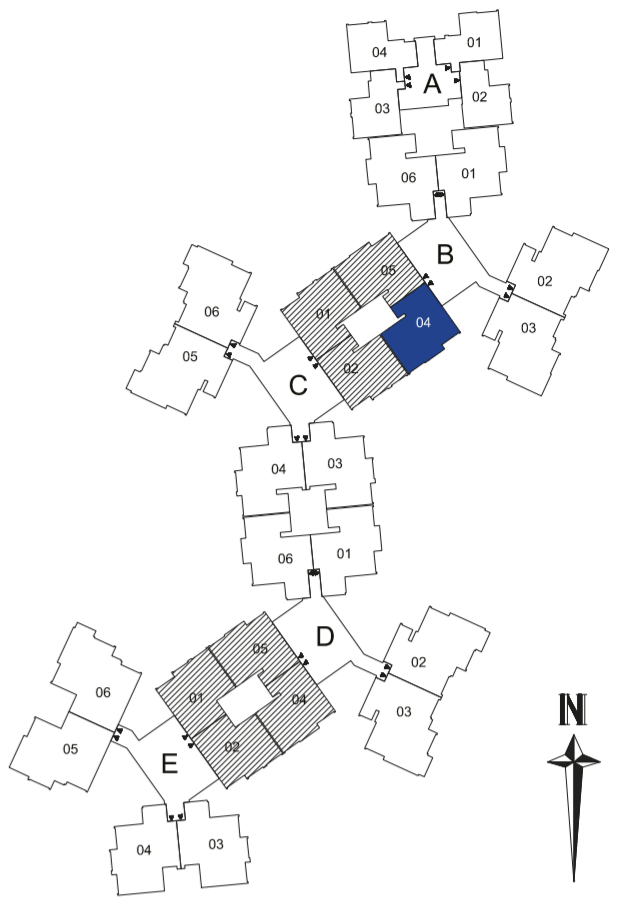

UNIT PLANS

C - 003 & 004	Carpet Area	50.91 Sqmt	548 Sqft
	Balcony & Utility Area	6.47 Sqmt	70 Sqft
	Type : 1 BHK	Saleable Area : 894 Sqft	

NOTE : All measurements shown are on unfinished surfaces ; Numbers in Sqft are rounded off

A -101-901, 102-902, 103-903 & 104-904	Carpet Area	44.84 Sqmt	483 Sqft
	Balcony & Utility Area	0.81 Sqmt	9 Sqft
	Type : 2 BHK Nano	Saleable Area : 750 Sqft	

NOTE : All measurements shown are on unfinished surfaces ; Numbers in Sqft are rounded off