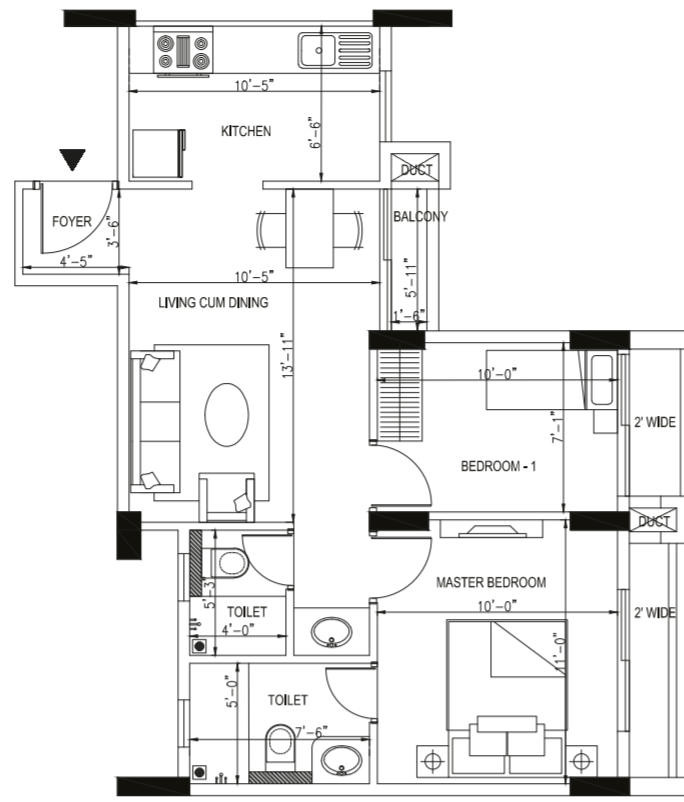

UNIT PLANS

C - 003 & 004	Carpet Area	50.91 Sqmt	548 Sqft
	Balcony & Utility Area	6.47 Sqmt	70 Sqft
	Type : 1 BHK	Saleable Area : 894 Sqft	

NOTE : All measurements shown are on unfinished surfaces ; Numbers in Sqft are rounded off

A -101-901, 102-902, 103-903 & 104-904	Carpet Area	44.84 Sqmt	483 Sqft
	Balcony & Utility Area	0.81 Sqmt	9 Sqft
	Type : 2 BHK Nano	Saleable Area : 750 Sqft	

NOTE : All measurements shown are on unfinished surfaces ; Numbers in Sqft are rounded off

B-104-1804 & 105-1805 C-101-1801 & 102-1802 D-104-1804 & 105-1805 E-101-1801 & 102-1802	Carpet Area	66.95 Sqmt	721 Sqft
	Balcony & Utility Area	5.78 Sqmt	62 Sqft
	Type : 2 BHK	Saleable Area : 1173 Sqft	