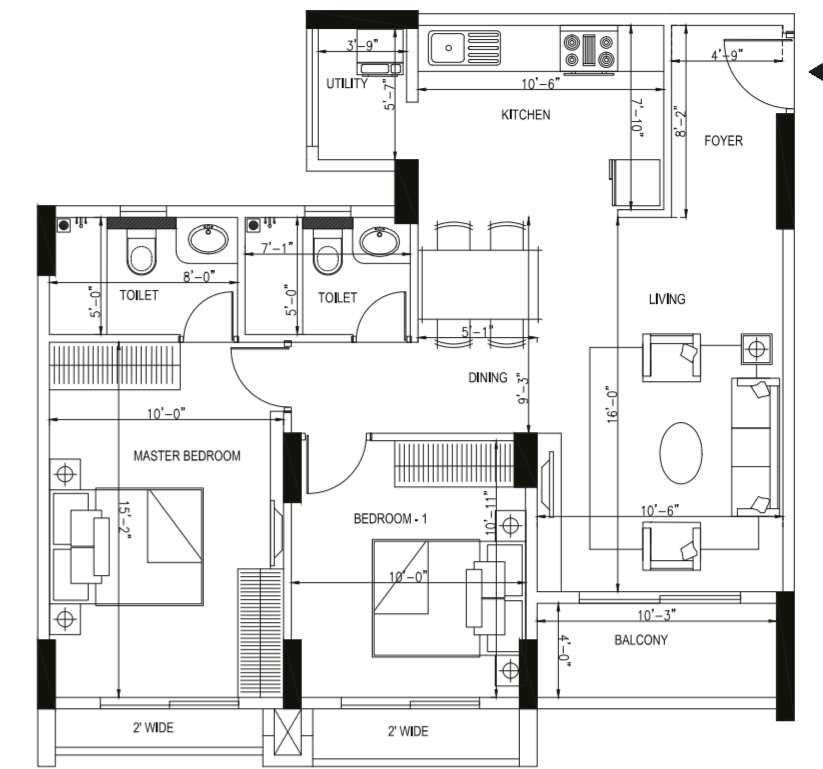

UNIT PLANS

C - 003 & 004	Carpet Area	50.91 Sqmt	548 Sqft
	Balcony & Utility Area	6.47 Sqmt	70 Sqft
	Type : 1 BHK	Saleable Area : 894 Sqft	

NOTE : All measurements shown are on unfinished surfaces ; Numbers in Sqft are rounded off

A -101-901, 102-902, 103-903 & 104-904	Carpet Area	44.84 Sqmt	483 Sqft
	Balcony & Utility Area	0.81 Sqmt	9 Sqft
	Type : 2 BHK Nano	Saleable Area : 750 Sqft	

NOTE : All measurements shown are on unfinished surfaces ; Numbers in Sqft are rounded off

B-104-1804 & 105-1805 C-101-1801 & 102-1802 D-104-1804 & 105-1805 E-101-1801 & 102-1802	Carpet Area	66.95 Sqmt	721 Sqft
	Balcony & Utility Area	5.78 Sqmt	62 Sqft
	Type : 2 BHK	Saleable Area : 1173 Sqft	