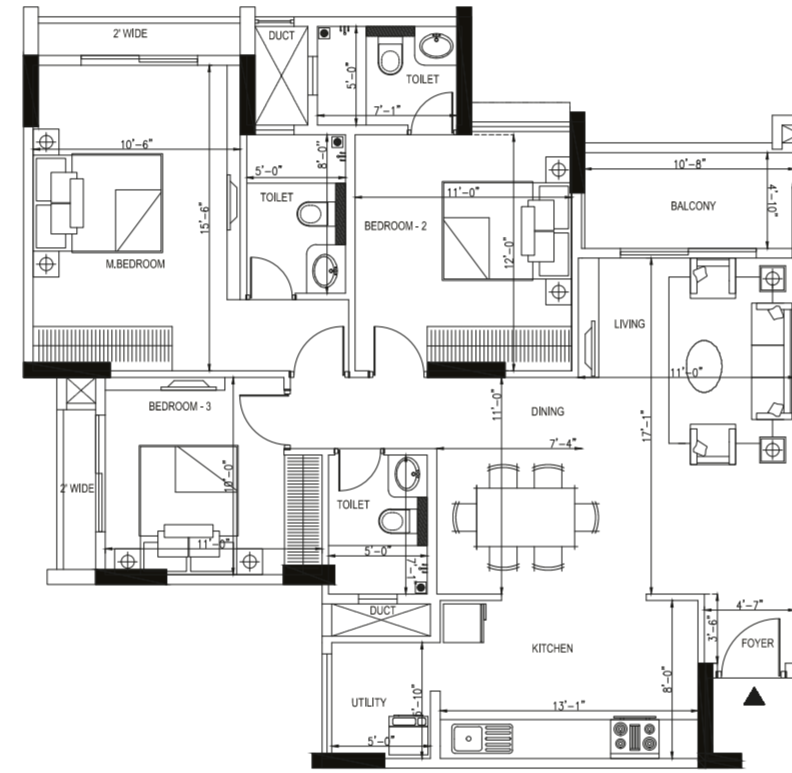

B-102-1802 & 103-1803 C-205, 305, 505, 605, 805, 905, 1105, 1205, 1405, 1505, 1705, 1805 C-206, 306, 506, 606, 806, 906, 1106, 1206, 1406, 1506, 1706, 1806 D-202, 302, 502, 602, 802, 902, 1102, 1202, 1402, 1502, 1702, 1802 D-203, 303, 503, 603, 803, 903, 1103, 1203, 1403, 1503, 1703, 1803	Carpet Area	90.85 Sqmt	978 Sqft
	Balcony & Utility Area	7.5 Sqmt	81 Sqft
	Type : 3 BHK	Saleable Area : 1564 Sqft	

NOTE : All measurements shown are on unfinished surfaces ; Numbers in Sqft are rounded off