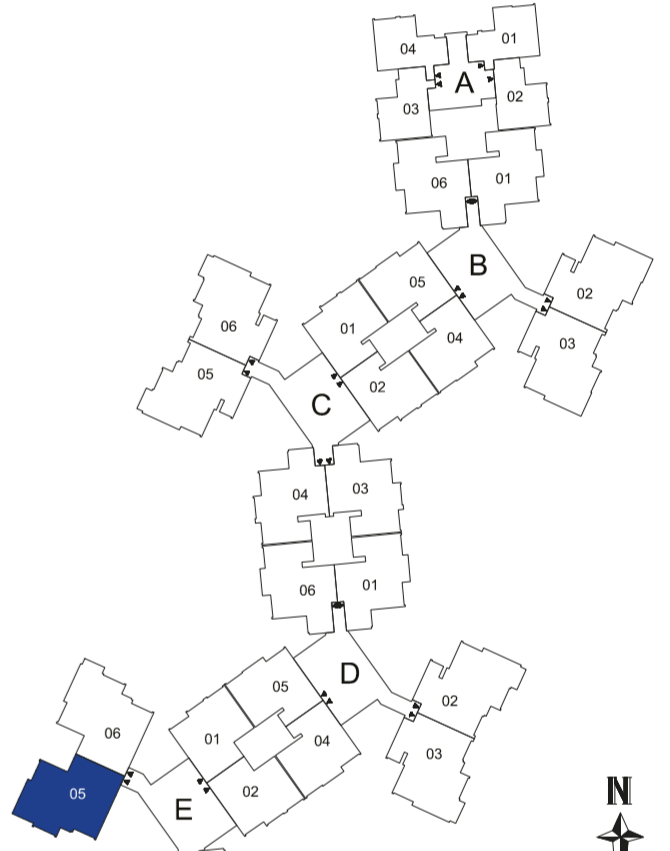

E - 105-1805	Carpet Area	91.52 Sqmt	985 Sqft
	Balcony & Utility Area	7.45 Sqmt	80 Sqft
	Type : 3 BHK	Saleable Area : 1574 Sqft	

NOTE : All measurements shown are on unfinished surfaces ; Numbers in Sqft are rounded off