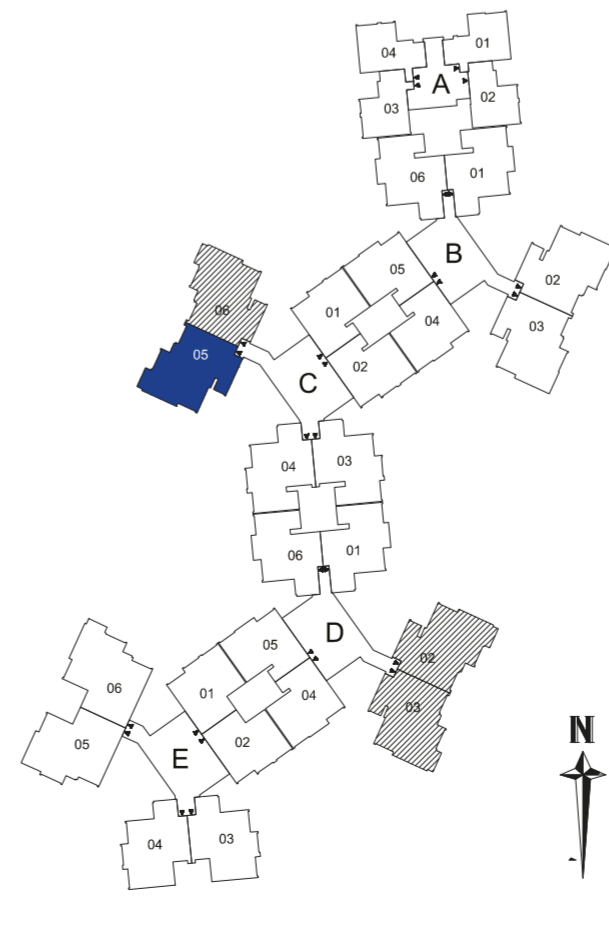

C-105, 405, 705, 1005, 1305, 1605 C-106, 406, 706, 1006, 1306, 1606 D-102, 402, 702, 1002, 1302, 1602 D-103, 403, 703, 1003, 1303, 1603	Carpet Area	90.85 Sqmt	978 Sqft
	Balcony & Utility Area	11.88 Sqmt	128 Sqft
	Type : 3 BHK	Saleable Area : 1610 Sqft	

NOTE : All measurements shown are on unfinished surfaces ; Numbers in Sqft are rounded off