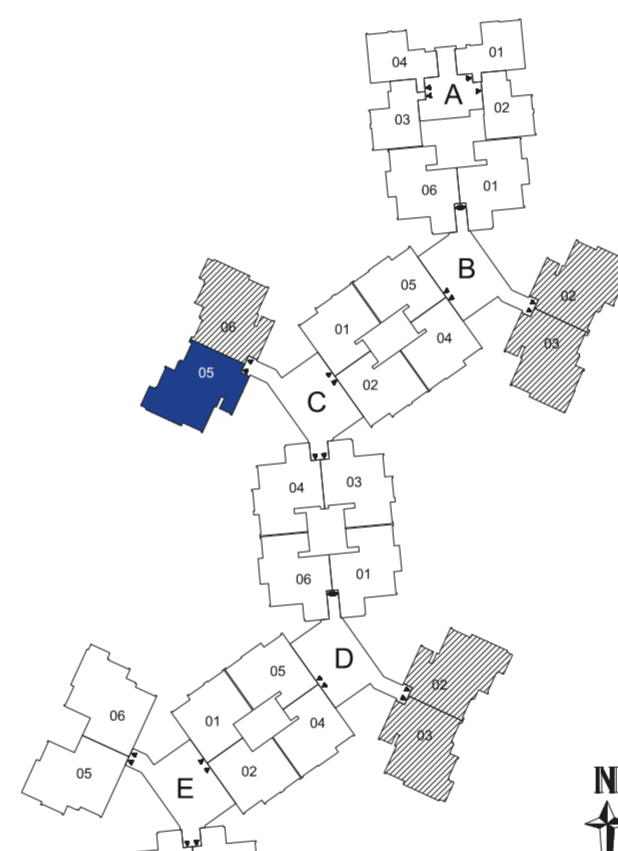

B-102-1802 & 103-1803 C-205, 305, 505, 605, 805, 905, 1105, 1205, 1405, 1505, 1705, 1805 C-206, 306, 506, 606, 806, 906, 1106, 1206, 1406, 1506, 1706, 1806 D-202, 302, 502, 602, 802, 902, 1102, 1202, 1402, 1502, 1702, 1802 D-203, 303, 503, 603, 803, 903, 1103, 1203, 1403, 1503, 1703, 1803	Carpet Area	90.85 Sqmt	978 Sqft
	Balcony & Utility Area	7.5 Sqmt	81 Sqft
	Type : 3 BHK	Saleable Area : 1564 Sqft	

NOTE : All measurements shown are on unfinished surfaces ; Numbers in Sqft are rounded off