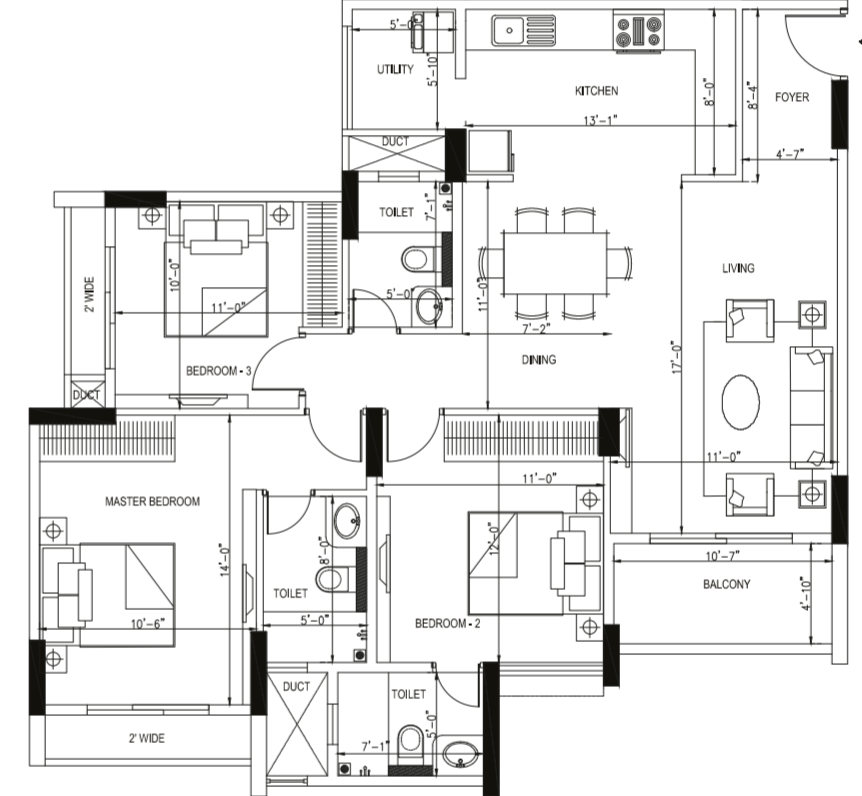

E - 105-1805	Carpet Area	91.52 Sqmt	985 Sqft
	Balcony & Utility Area	7.45 Sqmt	80 Sqft
	Type : 3 BHK	Saleable Area : 1574 Sqft	

NOTE : All measurements shown are on unfinished surfaces ; Numbers in Sqft are rounded off