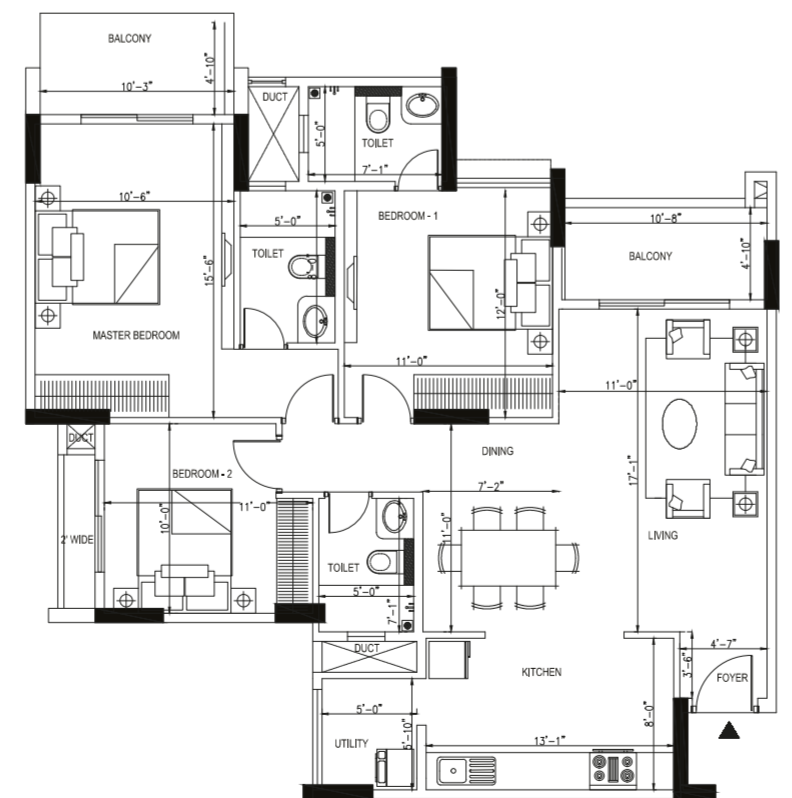

C-105, 405, 705, 1005, 1305, 1605 C-106, 406, 706, 1006, 1306, 1606 D-102, 402, 702, 1002, 1302, 1602 D-103, 403, 703, 1003, 1303, 1603	Carpet Area	90.85 Sqmt	978 Sqft
	Balcony & Utility Area	11.88 Sqmt	128 Sqft
	Type : 3 BHK	Saleable Area : 1610 Sqft	

NOTE : All measurements shown are on unfinished surfaces ; Numbers in Sqft are rounded off