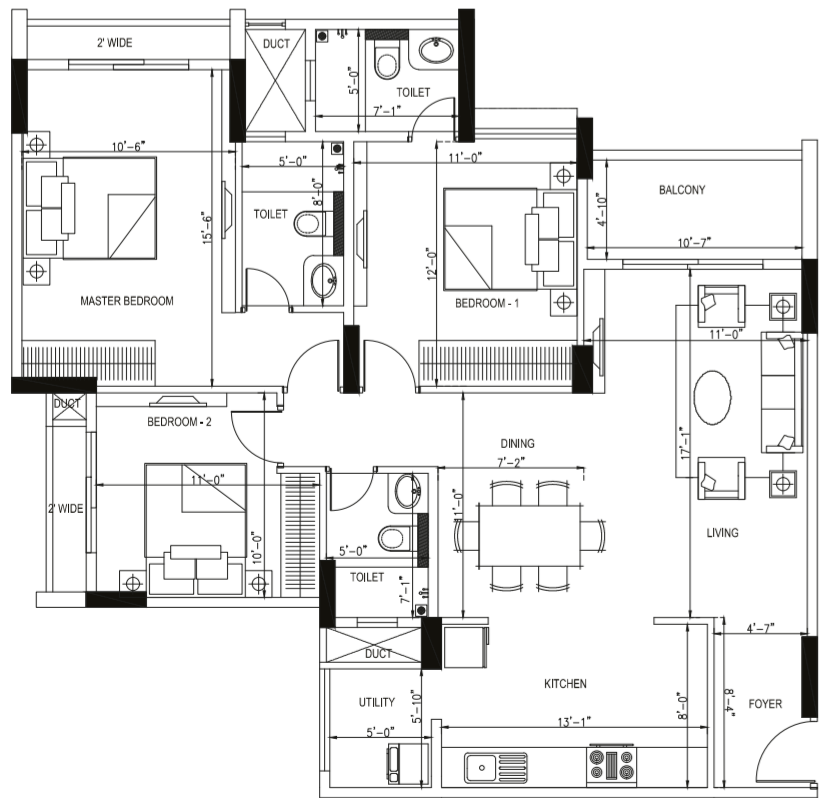

E - 206, 306, 506, 806, 906, 1106, 1206, 1406, 1506, 1706, 1806	Carpet Area	92.93 Sqmt	1000 Sqft
	Balcony & Utility Area	7.45 Sqmt	80 Sqft
	Type : 3 BHK	Saleable Area : 1596 Sqft	

NOTE : All measurements shown are on unfinished surfaces ; Numbers in Sqft are rounded off