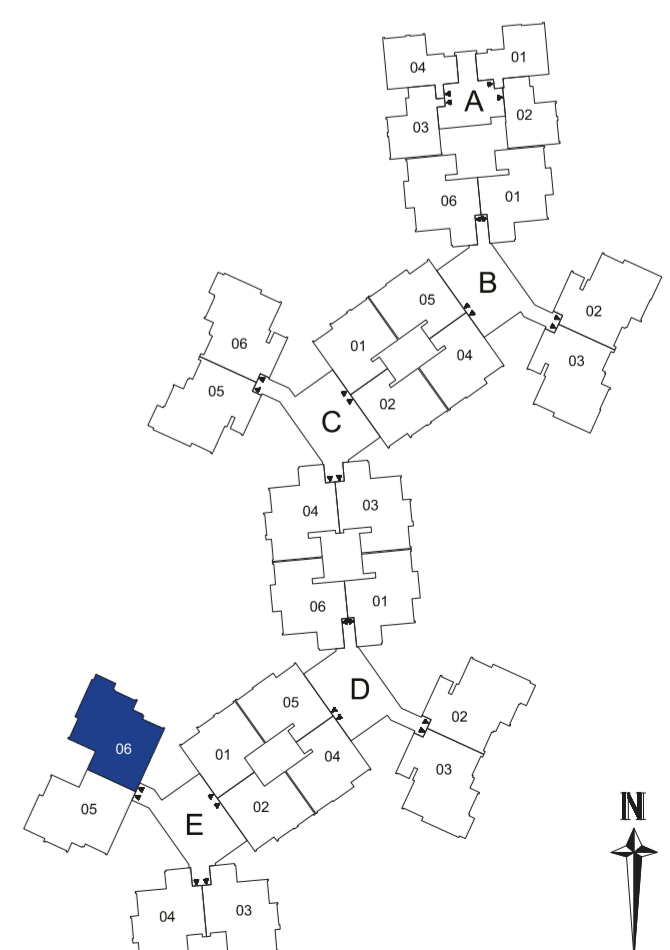

E-106, 406, 706, 1006, 1306, 1606	Carpet Area	92.93 Sqmt	1000 Sqft
	Balcony & Utility Area	11.68 Sqmt	126 Sqft
	Type : 3 BHK	Saleable Area : 1639 Sqft	

NOTE : All measurements shown are on unfinished surfaces ; Numbers in Sqft are rounded off