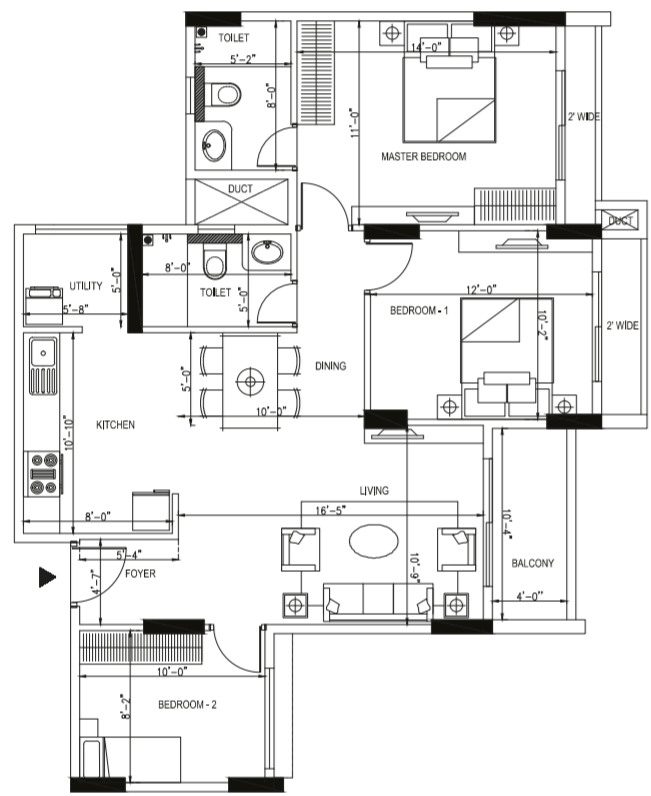

B-101-1801 & 106-1806 C-103-1803 & 104-1804 D-101-1801 & 106-1806 E-103-1803 & 104-1804	Carpet Area	76.41 Sqmt	822 Sqft
	Balcony & Utility Area	6.47 Sqmt	70 Sqft
	Type : 2.5 BHK	Saleable Area : 1350 Sqft	

NOTE : All measurements shown are on unfinished surfaces ; Numbers in Sqft are rounded off