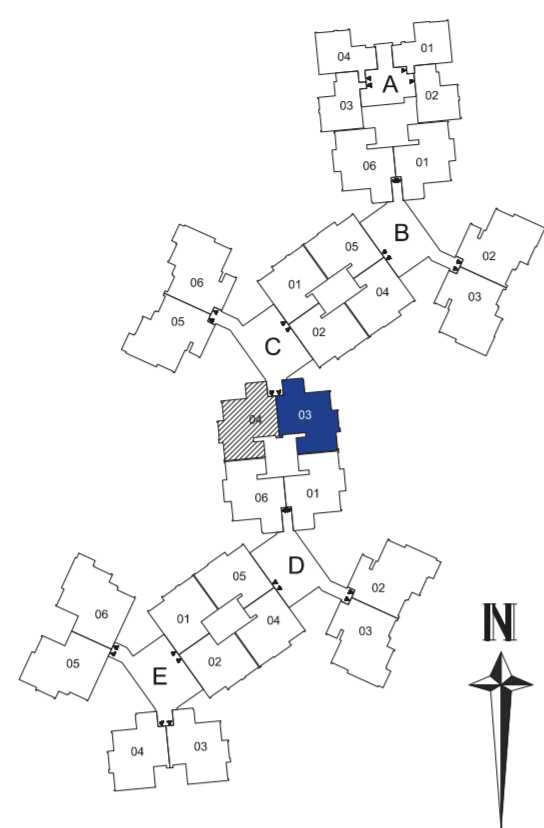

UNIT PLANS

C - 003 & 004	Carpet Area	50.91 Sqmt	548 Sqft
	Balcony & Utility Area	6.47 Sqmt	70 Sqft
	Type : 1 BHK	Saleable Area : 894 Sqft	

NOTE : All measurements shown are on unfinished surfaces ; Numbers in Sqft are rounded off

A -101-901, 102-902, 103-903 & 104-904	Carpet Area	44.84 Sqmt	483 Sqft
	Balcony & Utility Area	0.81 Sqmt	9 Sqft
	Type : 2 BHK Nano	Saleable Area : 750 Sqft	

NOTE : All measurements shown are on unfinished surfaces ; Numbers in Sqft are rounded off