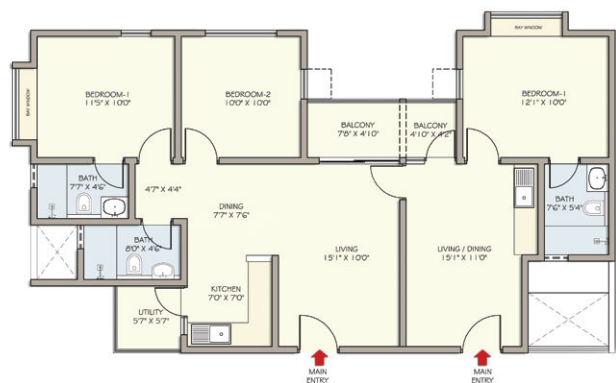

3LUX | 2+1-Bed (Luxury)

Carpet Area - 88.81 Sqm (955.94 sqft)
Balcony + Utility - 7.45 Sqm (80.19 Sqft)

Visit Republic of Whitefield Sales & Marketing office for more details.
Republic of Whitefield, EPIP Zone, Whitefield, Bengaluru - 560 066

Scan QR code for location