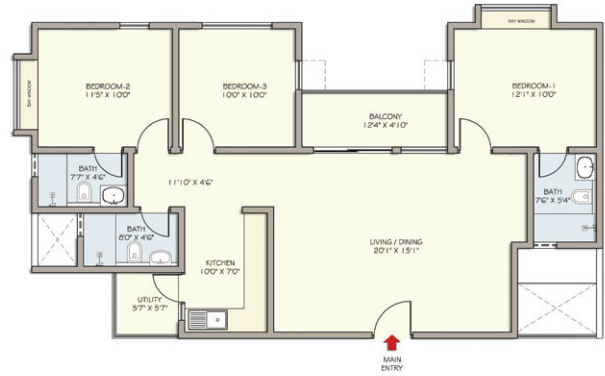

# FLOOR PLANS

## 2LUX | 2-Bed (Luxury)

Carpet Area - 67 Sqm (721.18 sqft)  
Balcony + Utility - 5.8 Sqm (62.43 Sqft)

## 3STD | 3-Bed (Standard)

Carpet Area - 89.4 Sqm (962.29 sqft)  
Balcony + Utility - 7.6 Sqm (81.80 Sqft)

## 3LUX | 2+1-Bed (Luxury)

Carpet Area - 88.81 Sqm (955.94 sqft)  
Balcony + Utility - 7.45 Sqm (80.19 Sqft)

Visit Republic of Whitefield Sales & Marketing office for more details.  
Republic of Whitefield, EPIP Zone, Whitefield, Bengaluru - 560 066