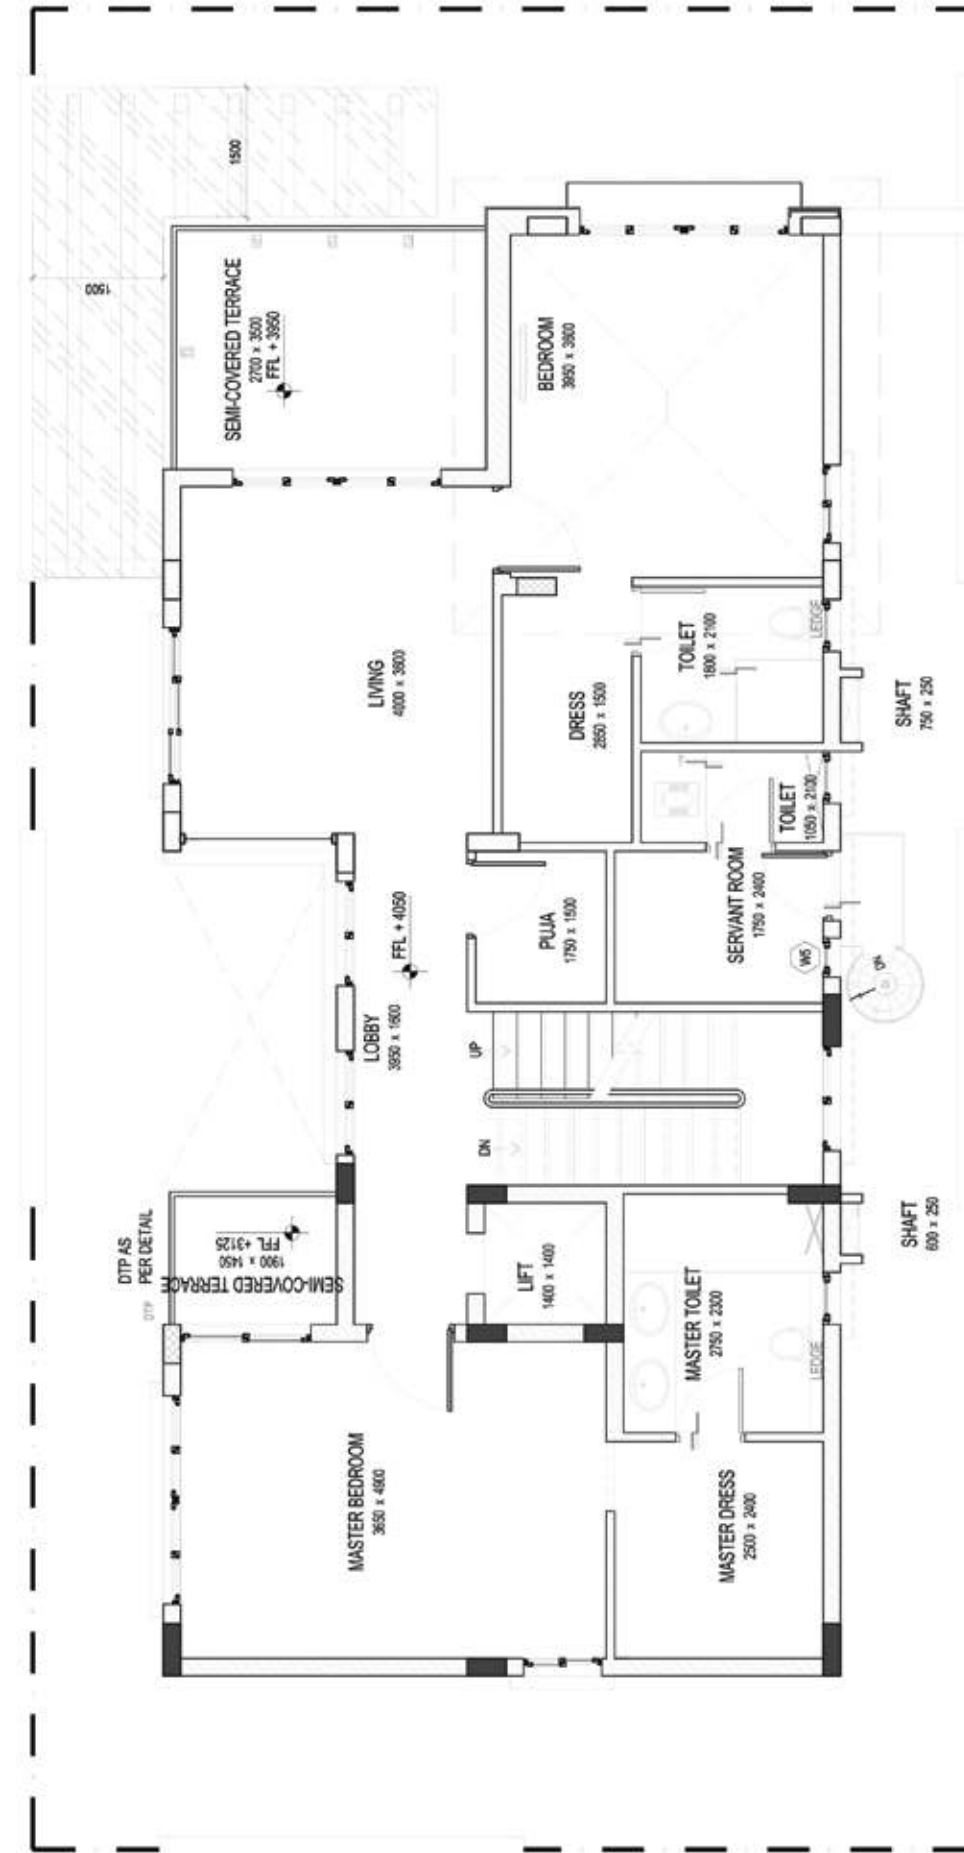

TYPE-A EAST FACING INDIVIDUAL FLOOR PLAN (GF)

All dimensions mentioned above are in mm

TYPE-A EAST FACING INDIVIDUAL FLOOR PLAN (FF)

All dimensions mentioned above are in mm

TYPE-A EAST FACING INDIVIDUAL FLOOR PLAN (SF)

All dimensions mentioned above are in mm

TYPE-A WEST FACING INDIVIDUAL FLOOR PLAN (GF)

All dimensions mentioned above are in mm

TYPE-A WEST FACING INDIVIDUAL FLOOR PLAN (FF)

All dimensions mentioned above are in mm

TYPE-A WEST FACING INDIVIDUAL FLOOR PLAN (SF)

All dimensions mentioned above are in mm