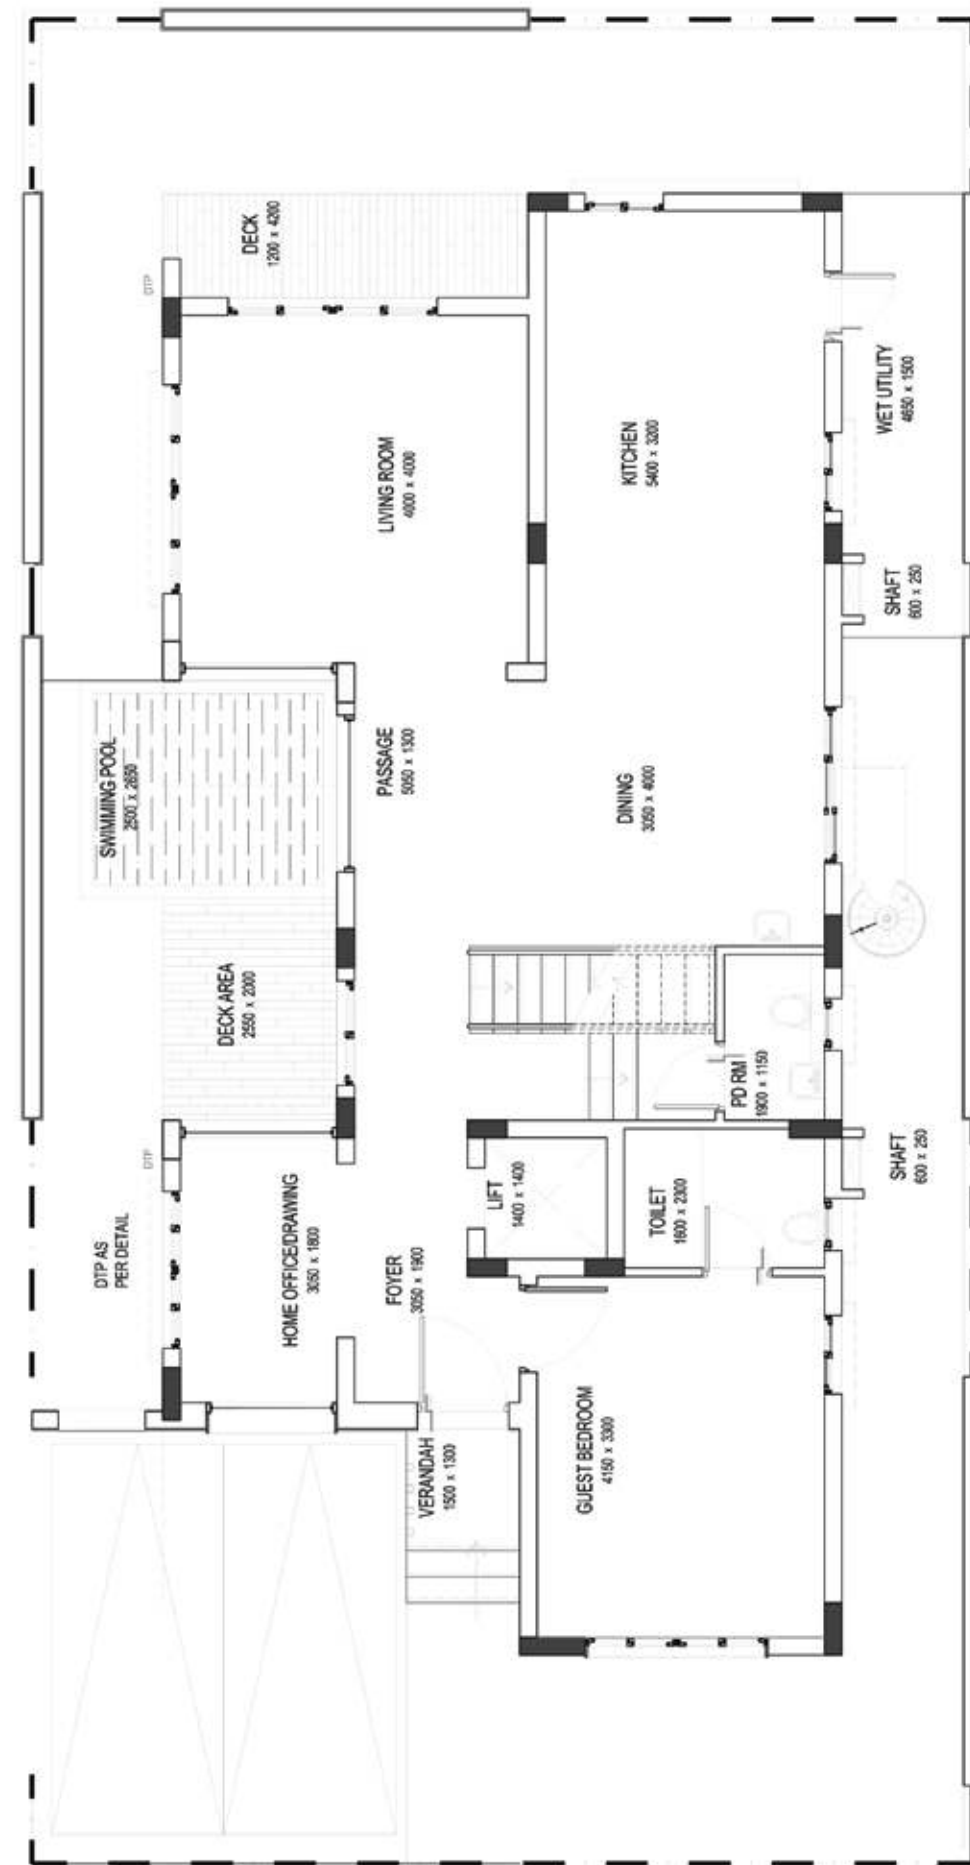

TYPE-A EAST FACING INDIVIDUAL FLOOR PLAN (GF)

All dimensions mentioned above are in mm

TYPE-A EAST FACING INDIVIDUAL FLOOR PLAN (FF)

All dimensions mentioned above are in mm

TYPE-A EAST FACING INDIVIDUAL FLOOR PLAN (SF)

All dimensions mentioned above are in mm

TYPE-A WEST FACING INDIVIDUAL FLOOR PLAN (GF)

All dimensions mentioned above are in mm

TYPE-A WEST FACING INDIVIDUAL FLOOR PLAN (FF)

All dimensions mentioned above are in mm

TYPE-A WEST FACING INDIVIDUAL FLOOR PLAN (SF)

All dimensions mentioned above are in mm