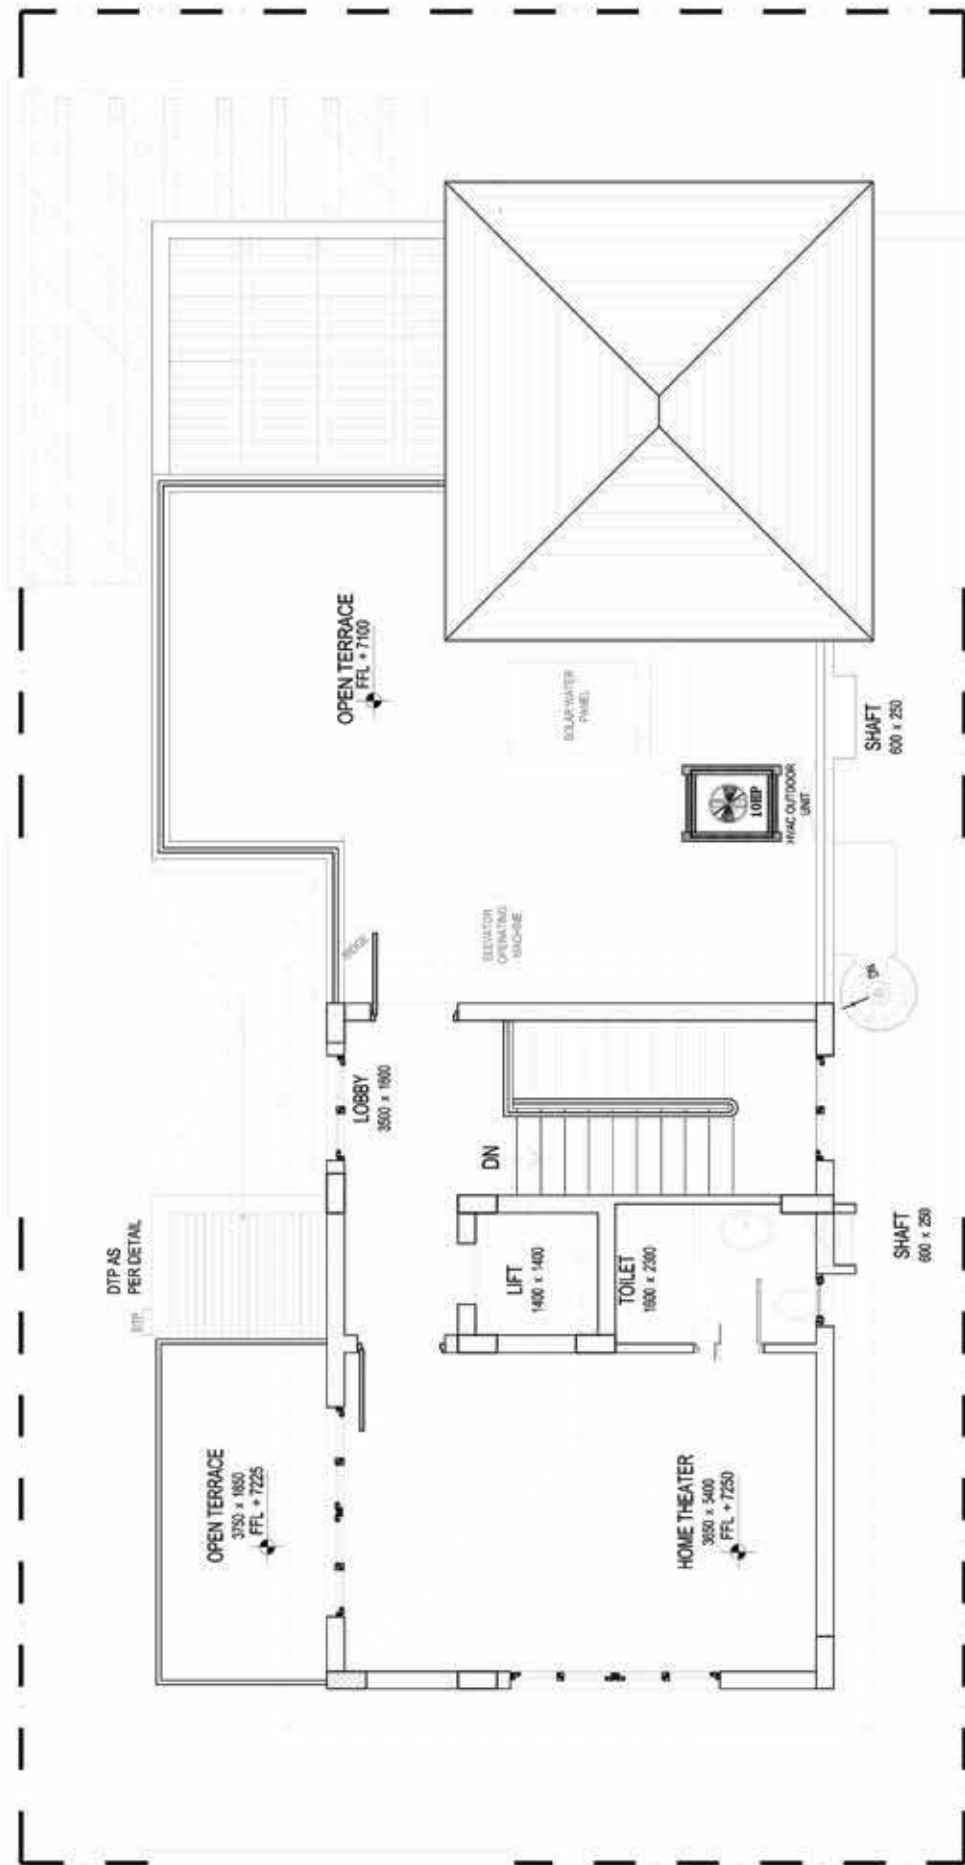

TYPE-A EAST FACING INDIVIDUAL FLOOR PLAN (GF)

All dimensions mentioned above are in mm

TYPE-A EAST FACING INDIVIDUAL FLOOR PLAN (FF)

All dimensions mentioned above are in mm

TYPE-A EAST FACING INDIVIDUAL FLOOR PLAN (SF)

All dimensions mentioned above are in mm

TYPE-A WEST FACING INDIVIDUAL FLOOR PLAN (GF)

All dimensions mentioned above are in mm

TYPE-A WEST FACING INDIVIDUAL FLOOR PLAN (FF)

All dimensions mentioned above are in mm

TYPE-A WEST FACING INDIVIDUAL FLOOR PLAN (SF)

All dimensions mentioned above are in mm