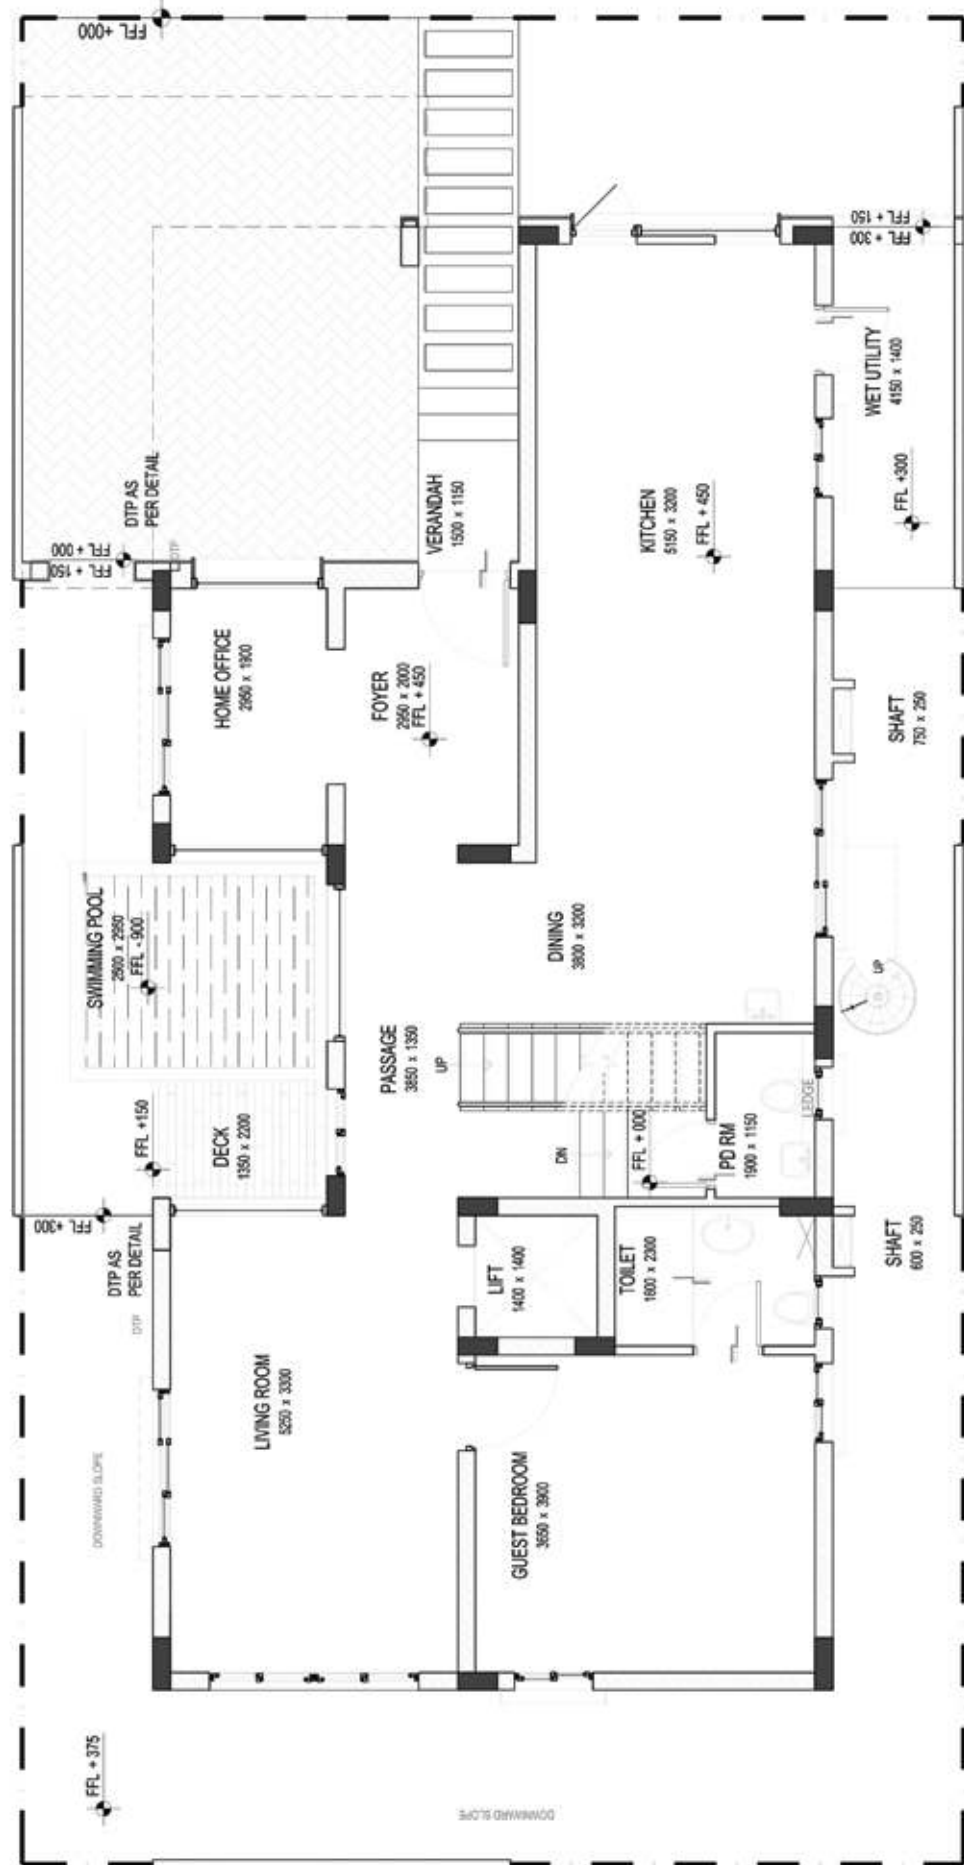

TYPE-A EAST FACING INDIVIDUAL FLOOR PLAN (GF)

All dimensions mentioned above are in mm

TYPE-A EAST FACING INDIVIDUAL FLOOR PLAN (FF)

All dimensions mentioned above are in mm

TYPE-A EAST FACING INDIVIDUAL FLOOR PLAN (SF)

All dimensions mentioned above are in mm

TYPE-A WEST FACING INDIVIDUAL FLOOR PLAN (GF)

All dimensions mentioned above are in mm

TYPE-A WEST FACING INDIVIDUAL FLOOR PLAN (FF)

All dimensions mentioned above are in mm

TYPE-A WEST FACING INDIVIDUAL FLOOR PLAN (SF)

All dimensions mentioned above are in mm