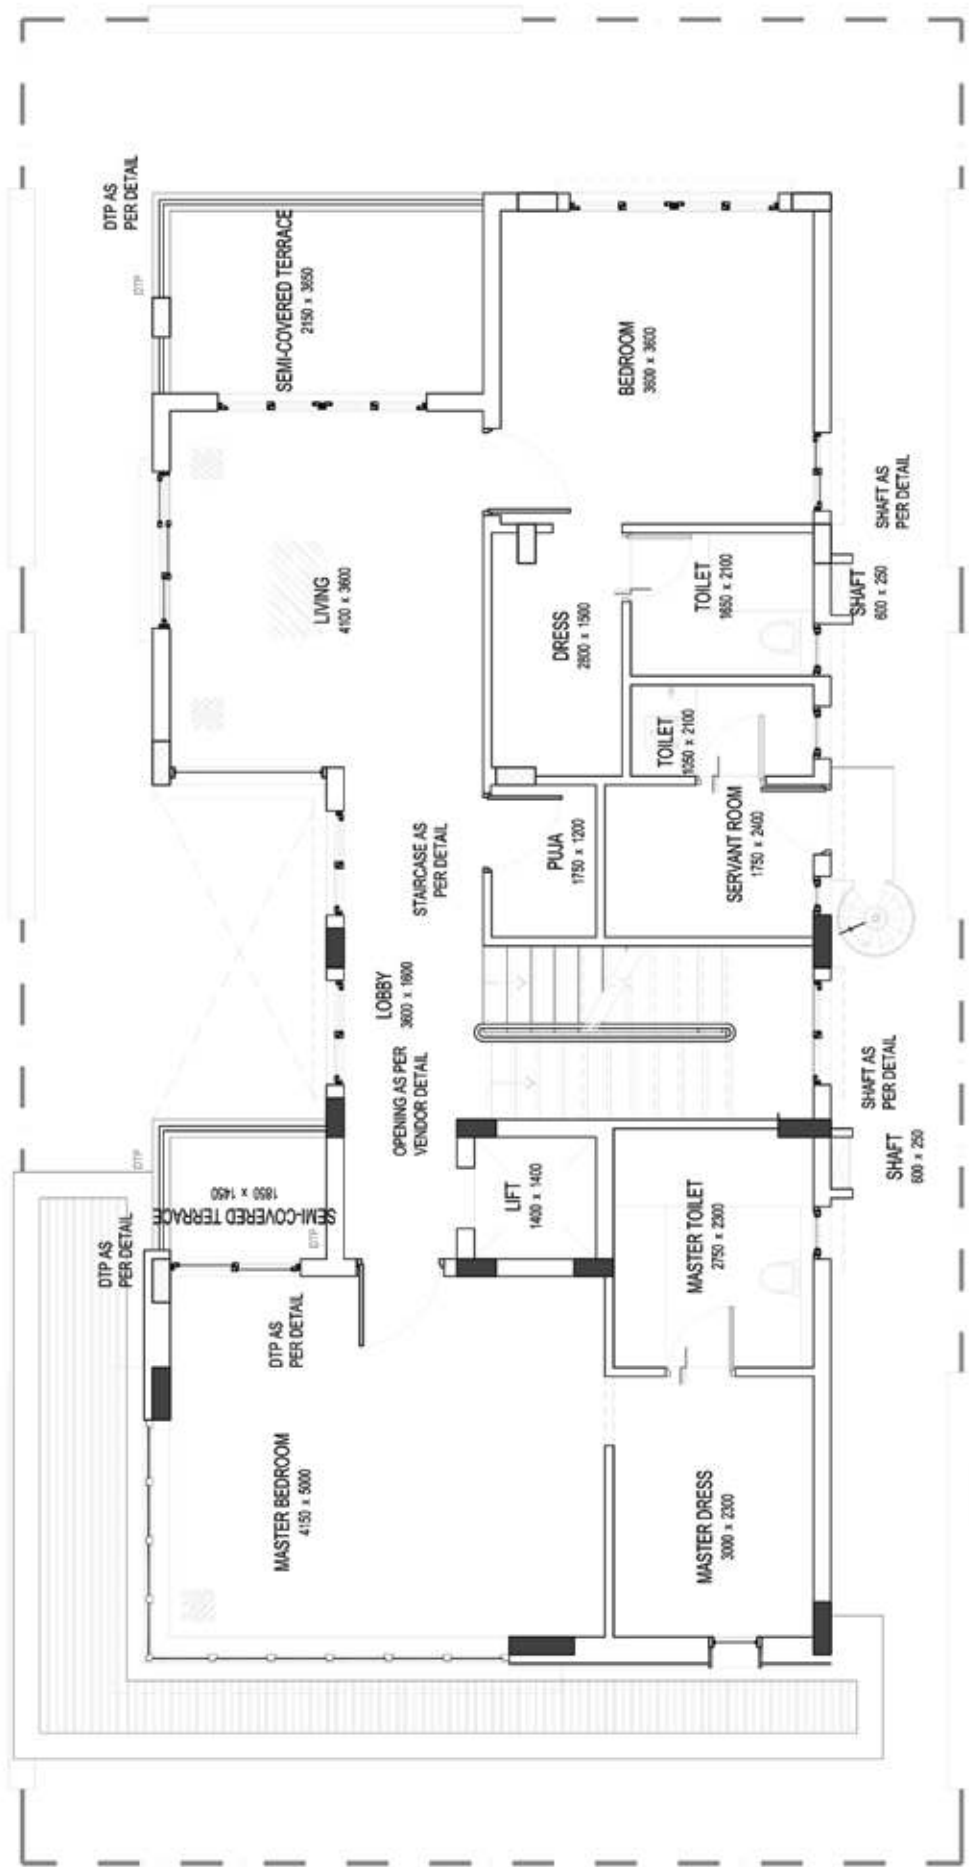

TYPE-A EAST FACING INDIVIDUAL FLOOR PLAN (GF)

All dimensions mentioned above are in mm

TYPE-A EAST FACING INDIVIDUAL FLOOR PLAN (FF)

All dimensions mentioned above are in mm

TYPE-A EAST FACING INDIVIDUAL FLOOR PLAN (SF)

All dimensions mentioned above are in mm

TYPE-A WEST FACING INDIVIDUAL FLOOR PLAN (GF)

All dimensions mentioned above are in mm

TYPE-A WEST FACING INDIVIDUAL FLOOR PLAN (FF)

All dimensions mentioned above are in mm

TYPE-A WEST FACING INDIVIDUAL FLOOR PLAN (SF)

All dimensions mentioned above are in mm