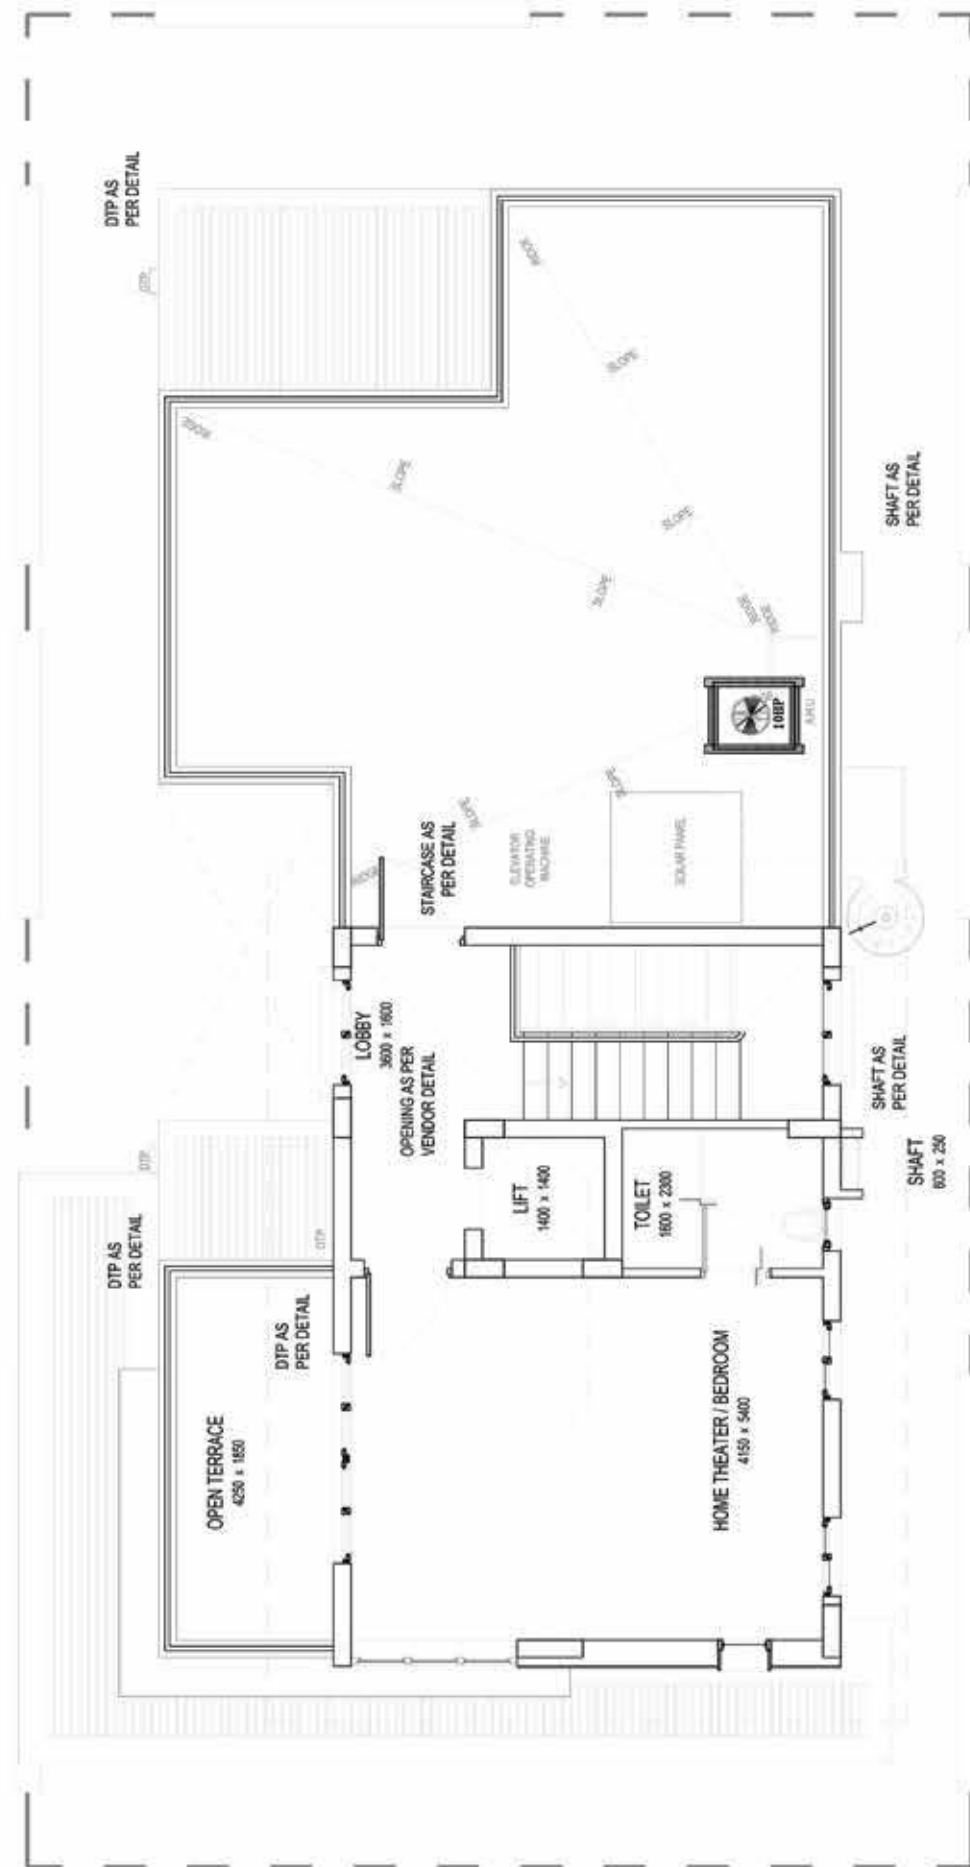

TYPE-A EAST FACING INDIVIDUAL FLOOR PLAN (GF)

All dimensions mentioned above are in mm

TYPE-A EAST FACING INDIVIDUAL FLOOR PLAN (FF)

All dimensions mentioned above are in mm

TYPE-A EAST FACING INDIVIDUAL FLOOR PLAN (SF)

All dimensions mentioned above are in mm

TYPE-A WEST FACING INDIVIDUAL FLOOR PLAN (GF)

All dimensions mentioned above are in mm

TYPE-A WEST FACING INDIVIDUAL FLOOR PLAN (FF)

All dimensions mentioned above are in mm

TYPE-A WEST FACING INDIVIDUAL FLOOR PLAN (SF)

All dimensions mentioned above are in mm